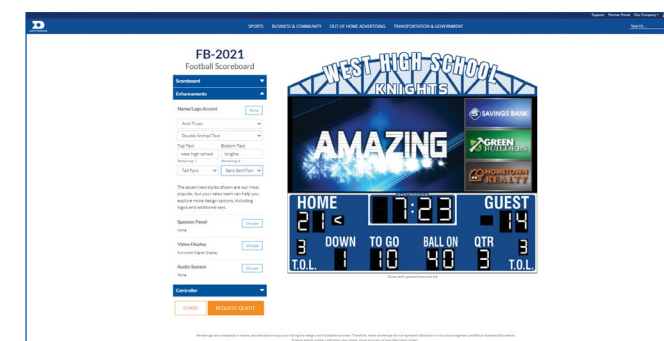

FIND THE PERFECT FIT FOR YOUR FACILITY

No matter the size of your field or gym, you can create the perfect scoreboard. Our outdoor Stadium Experience and indoor Scoreboard Configurator let you create your scoreboard based on facility capacity, digital requirements, sports, paint and digit colors and more. See it all on your screen, and even request a quote right from your computer.

Visit daktronics.com/football or daktronics.com/basketball to build the system that is right for you.

Guided Stadium Experience