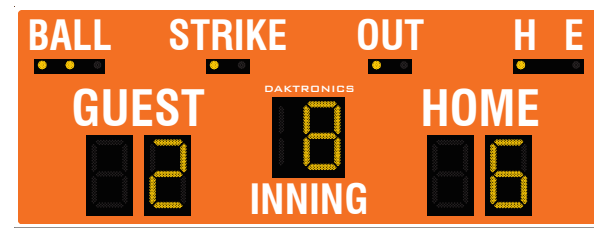

[CLICK GRAPHICS TO SEE ONLINE SPECS!](#)

BA-624   
Digit size: 24" 610 mm
H: 6' 1829 mm **W: 16'** 4877 mm **D: 8"** 203 mm

- › Score up to 19 innings
- › Indicate Hit/Error
- › Ensure a great view from any seat with 24" digits