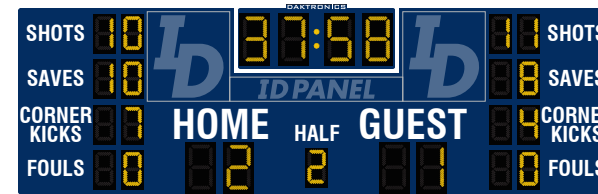

TEAM STATISTICS SCOREBOARDS

Select a soccer scoreboard that meets the needs of your level of play.

Jacksonville State University Jacksonville, Alabama | SO-2043

SO-2043

Digit size: 24" 610 mm, 18" 457 mm
H: 8' 2438 mm W: 25' 7620 mm D: 8" 203 mm

- › Give fans the most complete soccer display with Shots, Saves, Corner Kicks and Fouls for each team
- › Celebrate team spirit or recognize a valued sponsor on the scoreboard face

SO-2023

Digit size: 30" 762 mm, 24" 610 mm
H: 8' 2438 mm W: 25' 7620 mm D: 8" 203 mm

- › Display Shots and Corner Kicks (or Saves) for both teams
- › Time track events to 1/100 of a second
- › Celebrate team spirit or recognize a valued sponsor on the scoreboard face

SO-2021

Digit size: 30" 762 mm, 24" 610 mm
H: 8' 2438 mm W: 25' 7620 mm D: 8" 203 mm

- › Display Shots and Corner Kicks (or Saves) for both teams
- › Celebrate team spirit or recognize a valued sponsor on the scoreboard face

SO-2011

Digit size: 24" 610 mm, 18" 457 mm
H: 7'-6" 2286 mm W: 20' 6096 mm D: 8" 203 mm

- › Display Shots, Corner Kicks and Saves for both teams
- › Celebrate team spirit or recognize a valued sponsor on the scoreboard face