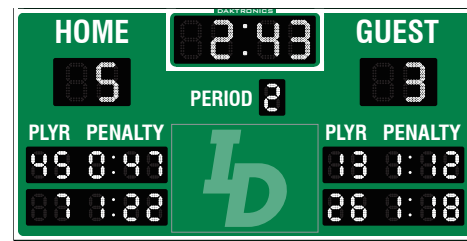

H-2112 centerhung model

H-2111 | H-2112

Digit size: 13" 330 mm, 10" 254 mm
H-2111: H: 4' 1219 mm W: 8' 2438 mm D: 6" 152 mm
H-2112: H: 4'-2" 1270 mm W: 10'-10" 3302 mm
D: 10'-10" 3302 mm

- › Celebrate team spirit or recognize a valued sponsor on changeable corner panels

GOAL LIGHTS

Goal lights may be mounted to protective glass around the rink or to a 1" (25 mm) pipe (not included). Press the goal judge switch to alert fans of each goal.

PRO MODEL

H: 10" 254 mm W: 2'-6" 762 mm D: 7" 178 mm

- › Signal goals with 2 rotating red beacons and indicate end-of-period with green lamp