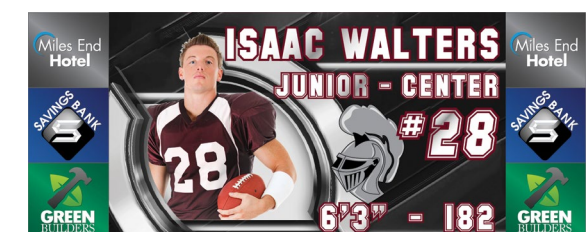

POPULAR LAYOUT EXAMPLES

132 X 330
Active Area: 7.2' X 18'

154 X 330
Active Area: 8.4' X 18'

154 X 440
Active Area: 8.4' X 24'

176 X 440
Active Area: 9.6' X 24'

PRE-RECORDED VIDEO

OUTDOOR VIDEO CONTROL

Create powerful content for every game and beyond. This easy-to-use software makes it simple to use every day – during gym class, athletic practices, pep rallies, movie night, graduation ceremonies and more.