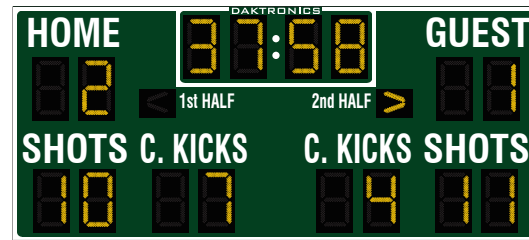

SO-2013

Digit size: 24" 610 mm, 18" 457 mm
H: 6' 1829 mm W: 16' 4877 mm D: 8" 203 mm

- › Display Shots and Corner Kicks (or Saves) for both teams