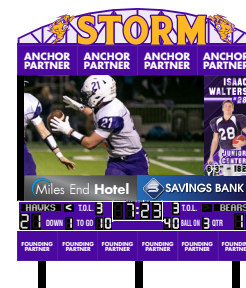

TIMING AND PORTABLE DISPLAYS

Complement your overall scoring display and conduct practice sessions. Refer to pages 76-77 for additional football timing displays.

[CLICK GRAPHICS TO SEE ONLINE SPECS!](#)

TI-2034 | TI-2035

Digit size: 30" 762 mm **15"** 381 mm
H: 4'-9" 1448 mm **W: 5'** 1524 mm **D: 8"** 203 mm

- › Display Delay of Game, segment time or shot time for lacrosse
- › Upgradeable option for portable use
- › TI-2035 features 24" (610mm) and 10" (254mm) digits

TI-2003 | TI-2203

Digit size: 30" 762 mm
H: 3' 914 mm **W: 4'** 1219 mm **D: 8"** 203 mm

- › Display Delay of Game, segment time or shot time for lacrosse
- › Upgradeable option for portable use
- › TI-2203 is the battery-powered model

TI-2015 | TI-2215

Digit size: 24" 610 mm
H: 2'-4" 711 mm **W: 3'-4"** 1016 mm **D: 8"** 203 mm

- › Display Delay of Game, segment time or shot time for lacrosse
- › Upgradeable option for portable use
- › TI-2215 is the battery-powered model

TI-218

Digit size: 18" 457 mm
H: 2' 610 mm **W: 3'** 914 mm **D: 8"** 203 mm

- › Display Delay of Game, segment time or shot time for lacrosse
- › Upgrade power and signal for portable use

MS-2113

Digit size: 8" 203 mm
H: 2'-10" 864 mm **W: 4'-4"** 1321 mm **D: 8"** 203 mm

- › Run practice sessions with internal buzzer horn and segment timer mode
- › Charge the internal batteries with smart charger for up to 14 hours of game play
- › Experience wireless freedom with RC-200 controller

Segment timer mode with optional caption

TRENDSETTING SYSTEMS

If you're not sure what type of display you want, here are a few of our most popular layouts. Choose the configuration that works best for your outdoor venue to engage fans.

See our Trendsetting Brochure for more options and details.

Or configure your own scoreboard with our Guided Stadium Experience.