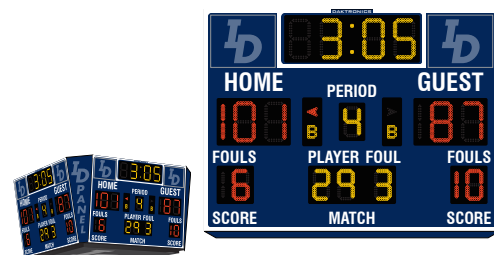

BB-2142

Digit size: 10" 254 mm, **7"** 178 mm
H: 3' 914 mm **W: 6'-6"** 1981 mm **D: 6"** 152 mm

- › Score up to 99 points
- › Celebrate team spirit or recognize a valued sponsor on changeable corner panels