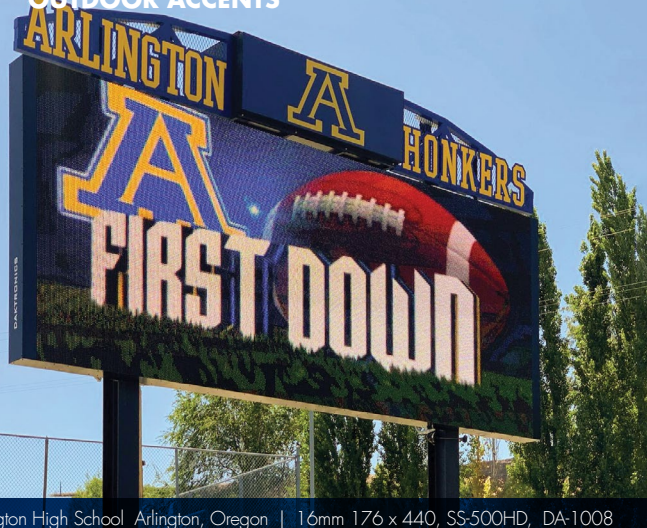

Arlington High School, Arlington, Oregon | 16mm 176 x 440, SS-500HD, DA-1008

OUTDOOR TRUSSES

Enhance the appearance of any outdoor display with a decorative truss. Trusses can be customized with metal graphics and lettering.

[CLICK GRAPHICS TO SEE ONLINE SPECS!](#)

DA-1001

- › Create visual interest with arch truss
- › Choose from 9 different lengths
- › Square truss is also available

DA-1006

- › Complement an SS-1500HD audio cabinet with arch truss
- › Choose from 7 different lengths
- › Square truss is also available