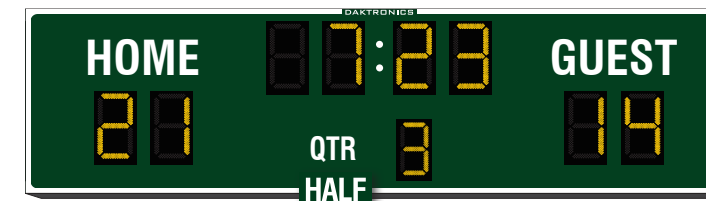

4-DIGIT CLOCK (CONTINUED)

Optional QTR/HALF caption shown