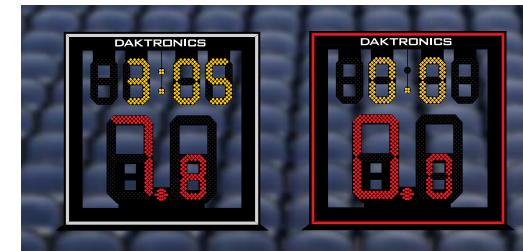

BB-2160 with
Light Strip activated

BB-2160

Digit size: 13" 330 mm, 7" 178 mm
H: 2'-6" 762 mm **W:** 2'-6" 762 mm **D:** 3.5" 89 mm

- › Display shot time and game time
- › At any time under 10 seconds, the shot clock can display 1/10th of a second on a full-size or smaller digit