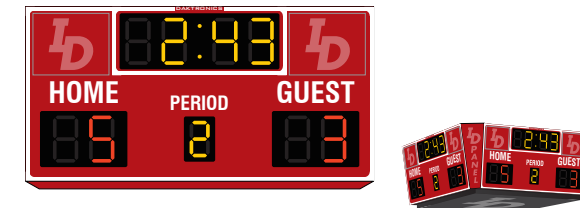

H-2112 centerhung model

H-2111 | H-2112

Digit size: 13" 330 mm, 10" 254 mm
H-2111: H: 4' 1219 mm W: 8' 2438 mm D: 6" 152 mm
H-2112: H: 4'-2" 1270 mm W: 10'-10" 3302 mm
D: 10'-10" 3302 mm

- › Celebrate team spirit or recognize a valued sponsor on changeable corner panels

GOAL LIGHTS

Goal lights may be mounted to protective glass around the rink or to a 1" (25 mm) pipe (not included). Press the goal judge switch to alert fans of each goal.

PRO MODEL

H: 10" 254 mm W: 2'-6" 762 mm D: 7" 178 mm

- › Signal goals with 2 rotating red beacons and indicate end-of-period with green lamp