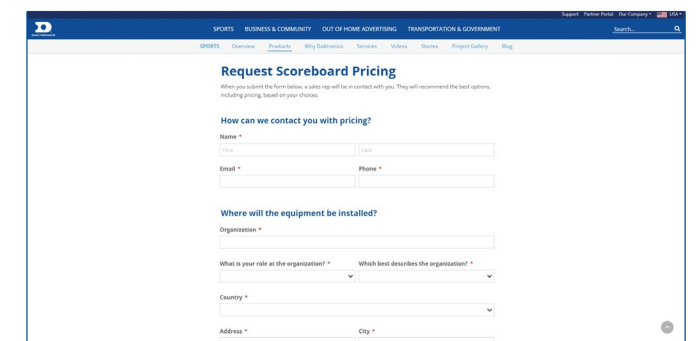

FIND THE PERFECT FIT FOR YOUR FACILITY

No matter the size of your field or gym, you can create the perfect scoreboard. Our outdoor Stadium Experience and indoor Scoreboard Configurator let you create your scoreboard based on facility capacity, digital requirements, sports, paint and digit colors and more. See it all on your screen, and even request a quote right from your computer.

Visit daktronics.com/football or daktronics.com/basketball to build the system that is right for you.

Guided Stadium Experience