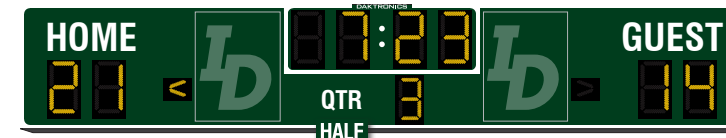

Optional QTR/HALF caption shown

MS-2032
Digit size: 30" 762 mm, 24" 610 mm
H: 5'-6" 1676 mm W: 32' 9754 mm D: 8" 203 mm

- › Add an optional electronic PERIOD caption to easily switch between sports
- › Combine with an LED video display for a universal scoring solution on your multi-sport field