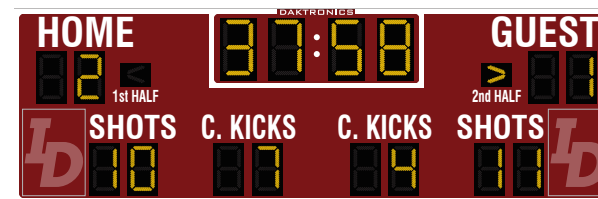

TEAM STATISTICS SCOREBOARDS

Select a soccer scoreboard that meets the needs of your level of play.

Jacksonville State University Jacksonville, Alabama | SO-2043

SO-2043

Digit size: 24" 610 mm, 18" 457 mm
H: 8' 2438 mm W: 25' 7620 mm D: 8" 203 mm

- › Give fans the most complete soccer display with Shots, Saves, Corner Kicks and Fouls for each team
- › Celebrate team spirit or recognize a valued sponsor on the scoreboard face

SO-2023

Digit size: 30" 762 mm, 24" 610 mm
H: 8' 2438 mm W: 25' 7620 mm D: 8" 203 mm

- › Display Shots and Corner Kicks (or Saves) for both teams
- › Time track events to 1/100 of a second
- › Celebrate team spirit or recognize a valued sponsor on the scoreboard face

SO-2021

Digit size: 30" 762 mm, 24" 610 mm
H: 8' 2438 mm W: 25' 7620 mm D: 8" 203 mm

- › Display Shots and Corner Kicks (or Saves) for both teams
- › Celebrate team spirit or recognize a valued sponsor on the scoreboard face

SO-2011

Digit size: 24" 610 mm, 18" 457 mm
H: 7'-6" 2286 mm W: 20' 6096 mm D: 8" 203 mm

- › Display Shots, Corner Kicks and Saves for both teams
- › Celebrate team spirit or recognize a valued sponsor on the scoreboard face