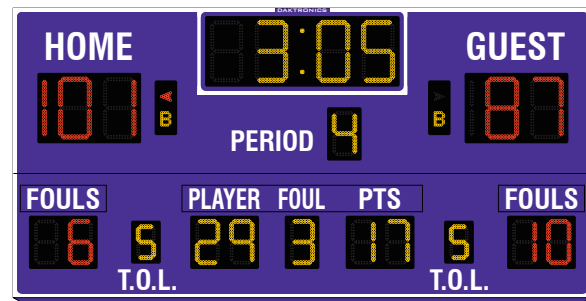

BB-2116

BB-2117