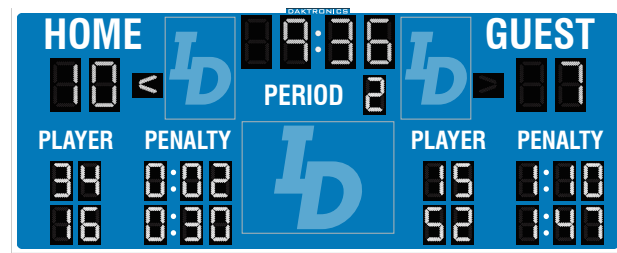

MS-2024

Digit size: 10" 254 mm
H: 6' 1829 mm W: 10' 3048 mm D: 8" 203 mm

- › Display the same game and statistical information as scoreboards more than twice the size
- › Show penalty with circular indicators