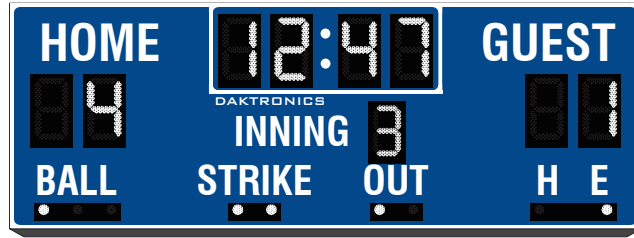

Optional baseball captions shown

PITCH DISPLAYS

Showcase your pitching talent and complement your scoreboard with Daktronics pitch displays.