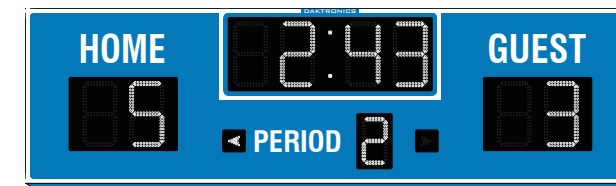

H-2104 | H-2105

Digit size: 10" 254 mm, 7" 178 mm
H-2104: H: 5' 1524 mm W: 10' 3048 mm D: 6" 152 mm
H-2105: H: 5'-2" 1575 mm W: 12'-10" 3912 mm
D: 12'-10" 3912 mm

- › Track Shots on Goal for both teams
- › Display player jersey number with penalty times
- › Celebrate team spirit or recognize a valued sponsor on a changeable panel

H-2101

Digit size: 18" 457 mm, 13" 330 mm
H: 4' 1219 mm **W:** 14' 4267 mm **D:** 6" 152 mm

- › Large digits ensure every fan has a view of the action

H-2106 | H-2107

Digit size: 10" 254 mm, 7" 178 mm
H-2106: H: 5' 1524 mm W: 10' 3048 mm D: 6" 152 mm
H-2107: H: 5'-2" 1575 mm W: 12'-10" 3912 mm
D: 12'-10" 3912 mm

- › Display player jersey number with penalty times
- › Celebrate team spirit or recognize a valued sponsor on a changeable panel