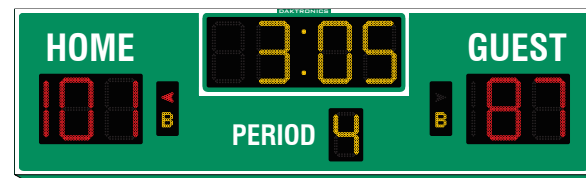

BB-2116

Digit size: 18" 457 mm, 13" 330 mm
H: 4' 1219 mm **W:** 14' 4267 mm **D:** 6" 152 mm

- › Use as a primary display or combine with either of the below stats modules

BB-2116 & BB-2117

Digit size: 18" 457 mm, 13" 330 mm, 10" 254 mm
H: 7' 2134 mm **W:** 14' 4267 mm **D:** 6" 152 mm

- › Count down the Time Outs Left (T.O.L.)
- › Display team and player Fouls as well as individual Player Points
- › Score numerous sports with optional caption kits

BB-2116 & BB-2119

Digit size: 18" 457 mm, 13" 330 mm
H: 7' 2134 mm **W:** 14' 4267 mm **D:** 6" 152 mm

- › Count down the T.O.L.
- › Display team and player Fouls
- › Score volleyball and wrestling with included Score/Match captions

MODULAR SCOREBOARDS

Decide what stats you want to show and make an impact with a large modular scoreboard.

[CLICK GRAPHICS TO SEE ONLINE SPECS!](#)

STATISTICS DISPLAYS

Track every player on the court for each team with electronic statistic displays.

- PLYR ACES DIGS
- PLYR KILLS DIGS
- PLYR PENALTY
- H/G WEIGHT

Optional caption panels also available

- PLY FL PTS
- PLY PNLTY
- H-G WEIGHT

Basketball

Hockey

Wrestling

- PLY BL DIG
- PLY BL KLS
- PLY KL DIG
- PLY AC KLS
- PLY AC DIG

Volleyball

SD-2103

Digit size: 7" 178 mm
H: 6' 1829 mm **W:** 4' 1219 mm **D:** 6" 152 mm

- › Showcase up to 6 players with 6 digits each
- › Score volleyball with included reversible caption

SD-2102

Digit size: 7" 178 mm
H: 6' 1829 mm **W:** 3'-6" 1067 mm **D:** 6" 152 mm

- › Showcase up to 6 players with 5 digits each
- › Score volleyball with included reversible caption

SD-2101

Digit size: 7" 178 mm
H: 6' 1829 mm **W:** 3'-6" 1067 mm **D:** 6" 152 mm

- › Showcase up to 5 players with 5 digits each

ELECTRONIC CAPTIONS

Replace the vinyl captions on your statistic displays with optional electronic captions to quickly change between sports.