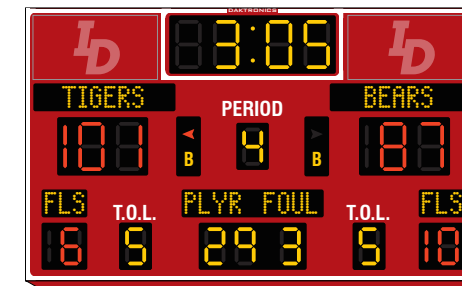

- › Show crowd prompts, exciting animations and statistical information
- › Video displays featured on two sides of a centerhung with choice of 3.9mm or 5.9mm resolution

ELECTRONIC CAPTION SCOREBOARDS

Quickly switch between sports with electronic captions. Display team and player fouls for basketball, sets won and match number for volleyball or points and weight class for wrestling.

BB-2155 | BB-2156

Digit size: 13" 330 mm, 10" 254 mm
 BB-2155: H: 6' 1829 mm W: 10' 3048 mm D: 6" 152 mm
 BB-2156: H: 6'-2" 1880 mm W: 12'-10" 3912 mm
 D: 12'-10" 3912 mm

- › Count down the Time Outs Left (T.O.L.)
- › Celebrate team spirit or recognize a valued sponsor on changeable corner panels