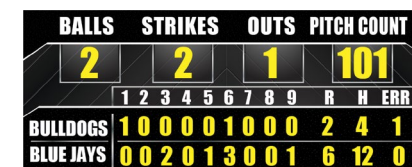

POPULAR LAYOUT EXAMPLES

132 X 330
Active Area: 7.2' X 18'