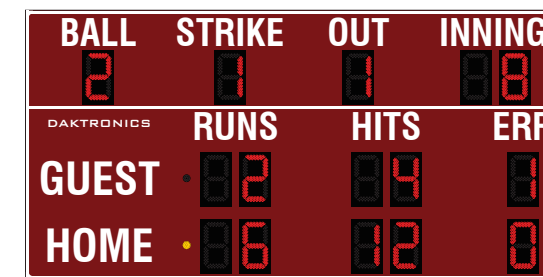

Plainview Elgin Milville HS Plainview, Minnesota | BA-1518

BA-1518

Digit size: 18" 457 mm
H: 8' 2438 mm W: 16' 4877 mm D: 8" 203 mm

- Score up to 19 innings
- Record total Runs, Hits and Errors
- Show which team is at the plate with At Bat indicators

BA-2017

Digit size: 18" 457 mm
H: 6' 1829 mm W: 14' 4267 mm D: 8" 203 mm

- Score up to 19 innings
- Choose from At Bat, Hit/Error, Time or Pitch Count* caption

*Requires AS-1600, AS-5000 or DAK Score

MOBILE SCORING

Look for this icon to see if the scoreboard is compatible with the DAK Score app or refer to the scoreboard index.