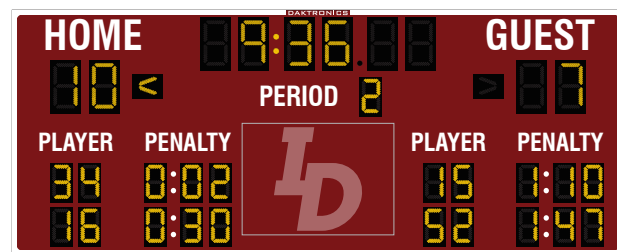

MS-2024

Digit size: 10" 254 mm
H: 6' 1829 mm W: 10' 3048 mm D: 8" 203 mm

- › Display the same game and statistical information as scoreboards more than twice the size
- › Show penalty with circular indicators