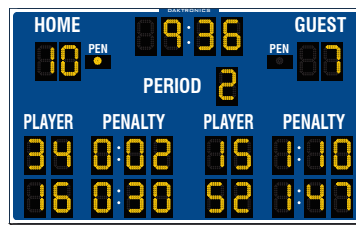

MS-2024

Digit size: 10" 254 mm
H: 6' 1829 mm W: 10' 3048 mm D: 8" 203 mm

- › Display the same game and statistical information as scoreboards more than twice the size
- › Show penalty with circular indicators