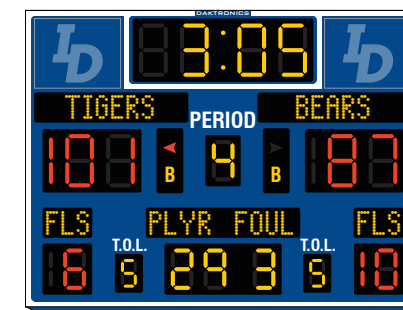

BB-2155 | BB-2156

Digit size: 13" 330 mm, 10" 254 mm
 BB-2155: H: 6' 1829 mm W: 10' 3048 mm D: 6" 152 mm
 BB-2156: H: 6'-2" 1880 mm W: 12'-10" 3912 mm
 D: 12'-10" 3912 mm

- › Count down the Time Outs Left (T.O.L.)
- › Celebrate team spirit or recognize a valued sponsor on changeable corner panels

Basketball mode—optional TNMCs shown

Volleyball mode

Wrestling mode

BB-2156 centerhung model

Optional TNMCs and T.O.L. digits shown

BB-2154 centerhung model

BB-2153 | BB-2154

Digit size: 13" 330 mm, 10" 254 mm, 7" 178 mm
 BB-2153: H: 6' 1829 mm W: 8' 2438 mm D: 6" 152 mm
 BB-2154: H: 6'-2" 1880 mm W: 10'-10" 3302 mm
 D: 10'-10" 3302 mm