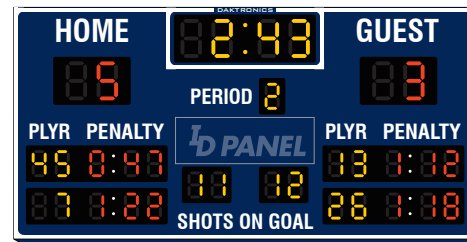

H-2104 | H-2105

Digit size: 10" 254 mm, 7" 178 mm
H-2104: H: 5' 1524 mm W: 10' 3048 mm D: 6" 152 mm
H-2105: H: 5'-2" 1575 mm W: 12'-10" 3912 mm
D: 12'-10" 3912 mm

- › Track Shots on Goal for both teams
- › Display player jersey number with penalty times
- › Celebrate team spirit or recognize a valued sponsor on a changeable panel

H-2101

Digit size: 18" 457 mm, 13" 330 mm
H: 4' 1219 mm **W:** 14' 4267 mm **D:** 6" 152 mm

- › Large digits ensure every fan has a view of the action

H-2106 | H-2107

Digit size: 10" 254 mm, 7" 178 mm
H-2106: H: 5' 1524 mm W: 10' 3048 mm D: 6" 152 mm
H-2107: H: 5'-2" 1575 mm W: 12'-10" 3912 mm
D: 12'-10" 3912 mm

- › Display player jersey number with penalty times
- › Celebrate team spirit or recognize a valued sponsor on a changeable panel