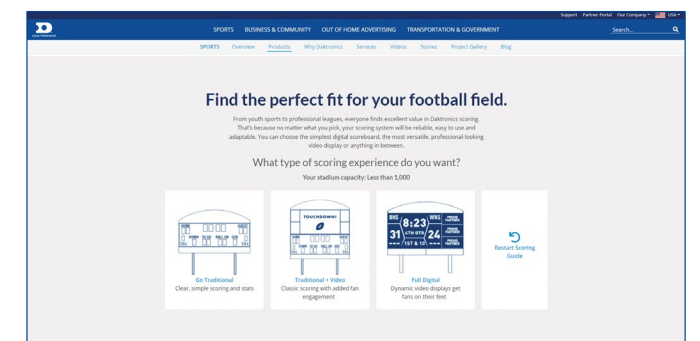

FIND THE PERFECT FIT FOR YOUR FACILITY

No matter the size of your field or gym, you can create the perfect scoreboard. Our outdoor Stadium Experience and indoor Scoreboard Configurator let you create your scoreboard based on facility capacity, digital requirements, sports, paint and digit colors and more. See it all on your screen, and even request a quote right from your computer.

Visit daktronics.com/football or daktronics.com/basketball to build the system that is right for you.

Guided Stadium Experience