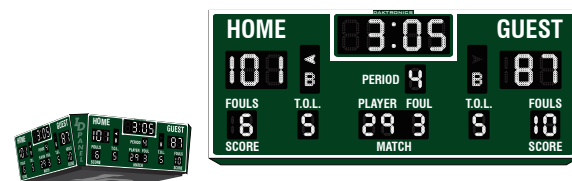

BB-2121

Digit size: 10" 254 mm, **7"** 178 mm
H: 2'-6" 762 mm **W: 10'** 3048 mm **D: 6"** 152 mm

- › Score up to 199 points
- › Condensed design for venues with lower ceilings
- › Pair with BB-2125

BB-2125 | BB-2126

Digit size: 10" 254 mm, **7"** 178 mm
BB-2125: H: 4' 1219 mm **W: 10'** 3048 mm **D: 6"** 152 mm
BB-2126: H: 4'-2" 1270 mm **W: 12'-10"** 3912 mm **D: 12'-10"** 3912 mm

- › Score volleyball and wrestling with included Score/Match captions
- › Showcase identical information to the BB-2107 in a more compact design