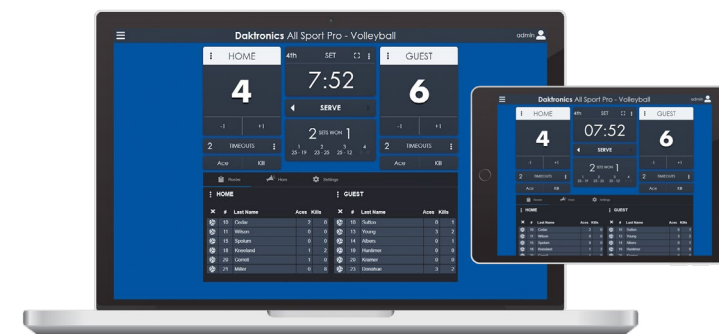

Daktronics statistics software – Easily manage game, season and career statistics at all levels of play. Enter live game statistics with the intuitive play-by-play entry mode, or use box mode for post-game stats entry.

Show Control is the most used control system at the college level and what we have here at UW Oshkosh. When we see high school graduates coming to our school with show control, they are much more desirable than students that have experience with other systems.

–Darryl Sims, Athletic Director & Asst. Chancellor, University of Wisconsin Oshkosh, Oshkosh, WI

SHOW CONTROL

Show Control is a software suite that makes game day easy. It includes Content Studio to create and edit content before and during the game, and Display Studio to play your content and live action with the touch of a button. It's compatible with All Sport® Pro and All Sport® 5000.

Ask your Daktronics sales representative for a demonstration.

ALL SPORT® PRO

All Sport Pro is the only software that provides scoring and video control from any singular device. Using a laptop or smart tablet, easily integrate with Show Control, and expand the functionality to multiple operators.