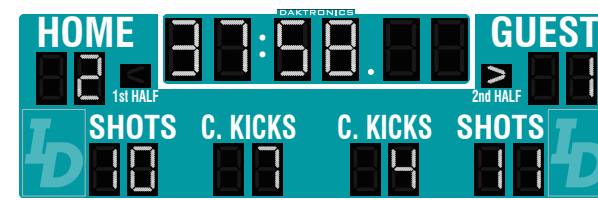

TEAM STATISTICS SCOREBOARDS

Select a soccer scoreboard that meets the needs of your level of play.

Jacksonville State University Jacksonville, Alabama | SO-2043

SO-2043

Digit size: 24" 610 mm, 18" 457 mm
H: 8' 2438 mm W: 25' 7620 mm D: 8" 203 mm

- › Give fans the most complete soccer display with Shots, Saves, Corner Kicks and Fouls for each team
- › Celebrate team spirit or recognize a valued sponsor on the scoreboard face

SO-2023

Digit size: 30" 762 mm, 24" 610 mm
H: 8' 2438 mm W: 25' 7620 mm D: 8" 203 mm

- › Display Shots and Corner Kicks (or Saves) for both teams
- › Time track events to 1/100 of a second
- › Celebrate team spirit or recognize a valued sponsor on the scoreboard face

SO-2021

Digit size: 30" 762 mm, 24" 610 mm
H: 8' 2438 mm W: 25' 7620 mm D: 8" 203 mm

- › Display Shots and Corner Kicks (or Saves) for both teams
- › Celebrate team spirit or recognize a valued sponsor on the scoreboard face

SO-2011

Digit size: 24" 610 mm, 18" 457 mm
H: 7'-6" 2286 mm W: 20' 6096 mm D: 8" 203 mm

- › Display Shots, Corner Kicks and Saves for both teams
- › Celebrate team spirit or recognize a valued sponsor on the scoreboard face