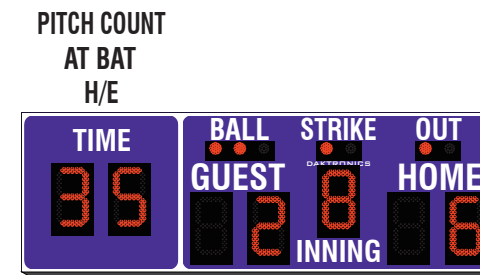

SIMPLE SCORING SOLUTIONS

Highly visible digits coupled with simple, circular indicators ensure everyone knows the score.