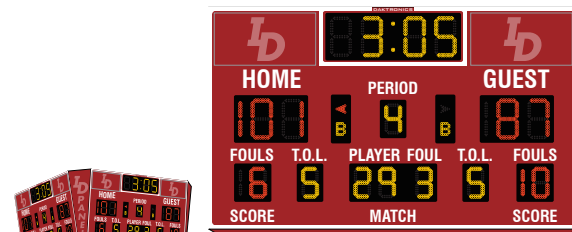

BB-2108 centerhung model

BB-2121

Digit size: 10" 254 mm, **7"** 178 mm
H: 2'-6" 762 mm **W: 10'** 3048 mm **D: 6"** 152 mm

- › Score up to 199 points
- › Condensed design for venues with lower ceilings
- › Pair with BB-2125

BB-2125 | BB-2126

Digit size: 10" 254 mm, **7"** 178 mm
BB-2125: H: 4' 1219 mm **W: 10'** 3048 mm **D: 6"** 152 mm
BB-2126: H: 4'-2" 1270 mm **W: 12'-10"** 3912 mm **D: 12'-10"** 3912 mm

- › Score volleyball and wrestling with included Score/Match captions
- › Showcase identical information to the BB-2107 in a more compact design