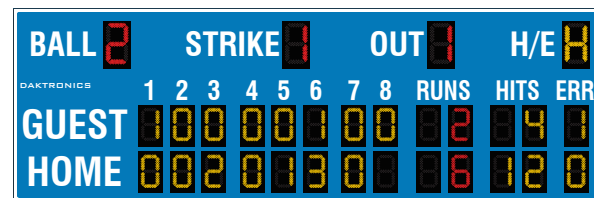

7-9 INNING LINE SCORE

Choose the number of innings that meets the needs of your league. Track runs for the top and bottom of every inning as well as total team score.

CLICK GRAPHICS TO SEE ONLINE SPECS!

BA-2022

BA-2035

BA-2030

Digit size: 18" 457 mm, 15" 381 mm
H: 6'-6" 1981 mm W: 20' 6096 mm D: 8" 203 mm

- Showcase 9 innings of runs
- Celebrate team spirit or recognize a valued sponsor on the scoreboard face
- Add the BA-2035 to count 100+ pitches for Home and Guest

BA-2005

Digit size: 18" 457 mm, 15" 381 mm
H: 6'-6" 1981 mm W: 20' 6096 mm D: 8" 203 mm

- Showcase 9 innings of runs
- Switch between current batter number, time or pitch count with reversible caption panel
- Add the BA-2035 to count 100+ pitches for Home and Guest

BA-2014

Digit size: 18" 457 mm, 15" 381 mm
H: 6'-6" 1981 mm W: 20' 6096 mm D: 8" 203 mm

- Showcase 8 innings of runs, ideal for softball
- Display cumulative hits and errors for each team
- Add the BA-2035 to count 100+ pitches for Home and Guest

BA-2022

Digit size: 15" 381 mm
H: 6'-6" 1981 mm W: 16' 4877 mm D: 8" 203 mm

- Showcase 7 innings of runs, ideal for softball

BA-2035

Digit size: 15" 381 mm
H: 6'-6" 1981 mm W: 3'-6" 1067 mm D: 8" 203 mm

- Add-on pitch count to 100+ for Home and Guest
- Pairs with any scoreboard on this page

TEAM SCORE WITH B/S/O DIGITS

Keep your fans informed of all the action with bold digits for innings, scores, balls, strikes and outs.