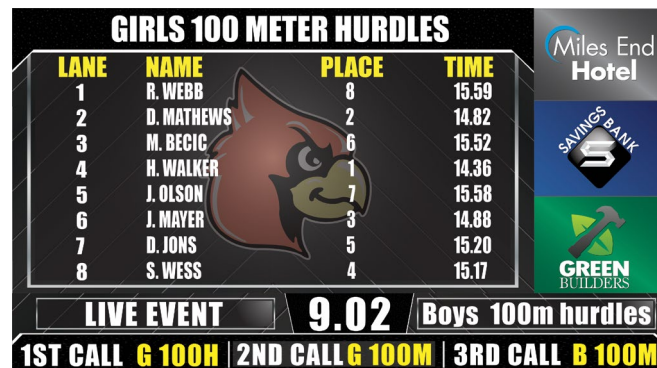

VIDEO DISPLAYS

- › Showcase live video of each event as well as colorful animations and advertisements
- › Select a size and resolution that complements your scoreboard or makes a complete timing display on its own
- › Refer to pages 40-45 for more information on Daktronics video displays