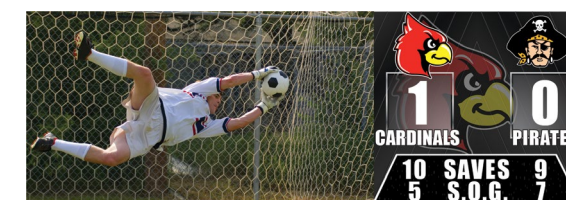

154 X 440
Active Area: 8.4' X 24'