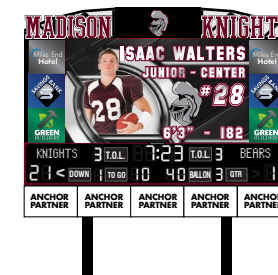

TIMING AND PORTABLE DISPLAYS

Complement your overall scoring display and conduct practice sessions. Refer to pages 76-77 for additional football timing displays.

[CLICK GRAPHICS TO SEE ONLINE SPECS!](#)

TI-2034 | TI-2035

Digit size: 30" 762 mm **15"** 381 mm
H: 4'-9" 1448 mm **W: 5'** 1524 mm **D: 8"** 203 mm

- › Display Delay of Game, segment time or shot time for lacrosse
- › Upgradeable option for portable use
- › TI-2035 features 24" (610mm) and 10" (254mm) digits

TI-2003 | TI-2203

Digit size: 30" 762 mm
H: 3' 914 mm **W: 4'** 1219 mm **D: 8"** 203 mm

- › Display Delay of Game, segment time or shot time for lacrosse
- › Upgradeable option for portable use
- › TI-2203 is the battery-powered model

TI-2015 | TI-2215

Digit size: 24" 610 mm
H: 2'-4" 711 mm **W: 3'-4"** 1016 mm **D: 8"** 203 mm

- › Display Delay of Game, segment time or shot time for lacrosse
- › Upgradeable option for portable use
- › TI-2215 is the battery-powered model

TI-218

Digit size: 18" 457 mm
H: 2' 610 mm **W: 3'** 914 mm **D: 8"** 203 mm

- › Display Delay of Game, segment time or shot time for lacrosse
- › Upgrade power and signal for portable use

MS-2113

Digit size: 8" 203 mm
H: 2'-10" 864 mm **W: 4'-4"** 1321 mm **D: 8"** 203 mm

- › Run practice sessions with internal buzzer horn and segment timer mode
- › Charge the internal batteries with smart charger for up to 14 hours of game play
- › Experience wireless freedom with RC-200 controller

Segment timer mode with optional caption

TRENDSETTING SYSTEMS

If you're not sure what type of display you want, here are a few of our most popular layouts. Choose the configuration that works best for your outdoor venue to engage fans.

See our Trendsetting Brochure for more options and details.

Or configure your own scoreboard with our Guided Stadium Experience.