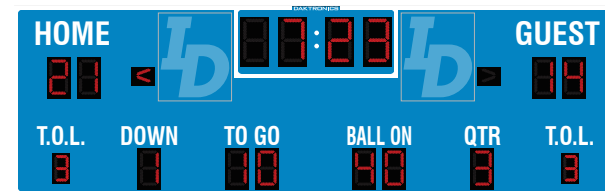

Optional T.O.L. digits shown