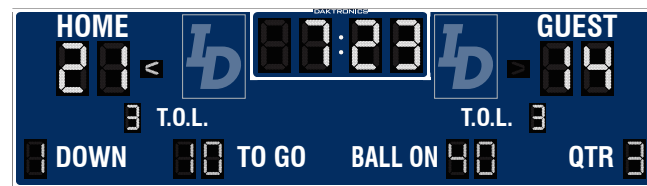

Optional T.O.L. digits shown