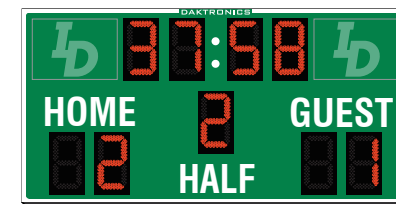

Optional HALF/QTR caption shown