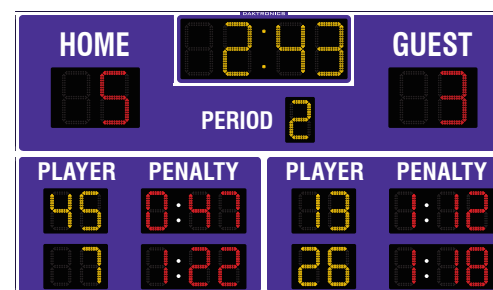

H-2101
H-2102
H-2102

H-2101 & H-2102

Digit size: 18" 457 mm, 13" 330 mm
H: 8' 2438 mm W: 14' 4267 mm D: 6" 152 mm

- Showcase up to 2-player penalty times from each team with their jersey numbers on the scoreboard

H-2103	H-2111	H-2103
H-2102	H-2102	

H-2111, H-2102 & H-2103

Digit size: 13" 330 mm, 10" 254 mm
H: 8' 2438 mm W: 14' 4267 mm D: 6" 152 mm

- Add Shots on Goal to each side of the scoreboard with player penalty times underneath
- Celebrate team spirit or recognize a valued sponsor on the scoreboard face

H-2103	H-2115	H-2111	H-2115	H-2103

H-2111, H-2115 & H-2103

Digit size: 13" 330 mm, 10" 254 mm
H: 4' 1219 mm W: 22' 6706 mm D: 6" 152 mm

- Add penalty times to each side of the scoreboard with Shots on Goal arranged horizontally for low ceilings
- Celebrate team spirit or recognize a valued sponsor on the scoreboard face