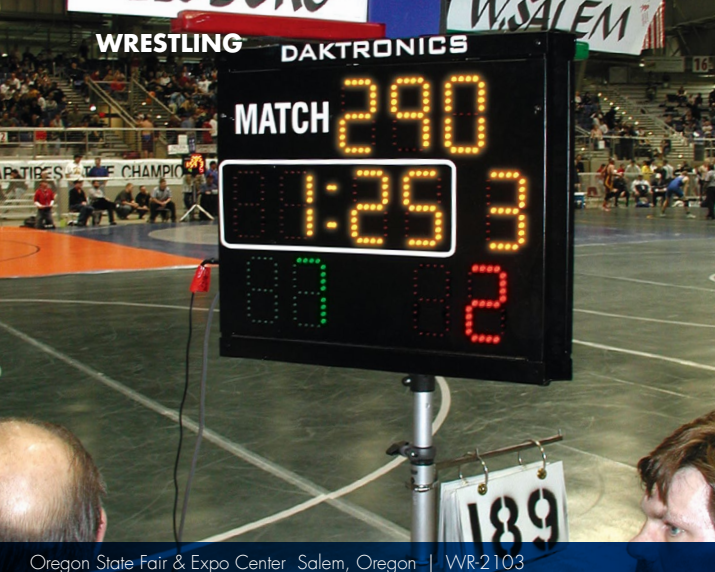

- › Show game time or time-of-day in locker rooms or hallways
- › Select from two mounting options

TI-2031

SCOREBOARDS & STATISTICS DISPLAYS

Bring scores to the mat and get the most out of your versatile displays.