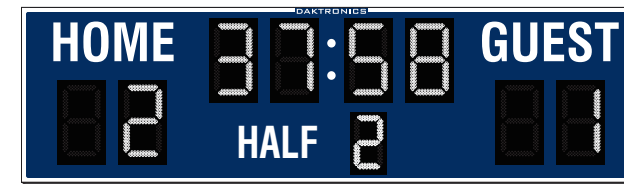

TEAM SCORE SCOREBOARDS

Choose any model below to display vital game information with flexibility for multi-sport facilities.

QTR PERIOD