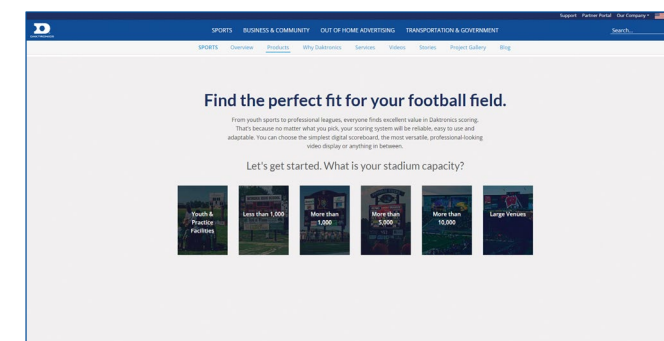

FIND THE PERFECT FIT FOR YOUR FACILITY

No matter the size of your field or gym, you can create the perfect scoreboard. Our outdoor Stadium Experience and indoor Scoreboard Configurator let you create your scoreboard based on facility capacity, digital requirements, sports, paint and digit colors and more. See it all on your screen, and even request a quote right from your computer.

Visit daktronics.com/football or daktronics.com/basketball to build the system that is right for you.

Guided Stadium Experience