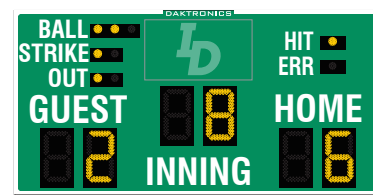

TEAM SCORE WITH B/S/O INDICATORS

Easily keep track of balls, strikes and outs, so fans and players never lose track of the count.

[CLICK GRAPHICS TO SEE ONLINE SPECS!](#)

BA-624
Digit size: 24" 610 mm
H: 6' 1829 mm **W: 16'** 4877 mm **D: 8"** 203 mm

- › Score up to 19 innings
- › Indicate Hit/Error
- › Ensure a great view from any seat with 24" digits

BA-618
Digit size: 18" 457 mm
H: 5' 1524 mm **W: 14'** 4267 mm **D: 8"** 203 mm

- › Score up to 19 innings
- › Indicate Hit/Error
- › Use as a compact alternative to the BA-624

BA-2718
Digit size: 18" 457 mm
H: 5' 1524 mm **W: 10'** 3048 mm **D: 8"** 203 mm

- › Score up to 9 innings
- › Keep time with a two-digit clock
- › Choose At Bat, Hit/Error, Time or Pitch Count* caption

*Requires AS-1600, AS-5000 or DAK Score

BA-2618
Digit size: 18" 457 mm
H: 5' 1524 mm **W: 10'** 3048 mm **D: 8"** 203 mm

- › Score up to 19 innings
- › Indicate Hit/Error
- › Celebrate team spirit or recognize a valued sponsor on the scoreboard face

SIMPLE SCORING SOLUTIONS

Highly visible digits coupled with simple, circular indicators ensure everyone knows the score.

BA-2518
Digit size: 18" 457 mm
H: 4' 1219 mm **W: 9'** 2743 mm **D: 8"** 203 mm

- › Score up to 9 innings
- › Showcase essential game information with bold 18" digits

BA-2715
Digit size: 15" 381 mm
H: 3' 914 mm **W: 9'** 2743 mm **D: 8"** 203 mm

- › Score up to 9 innings with 15" digits
- › Keep time with a two-digit clock
- › Choose At Bat, Hit/Error, Time or Pitch Count* caption

*Requires AS-1600, AS-5000 or DAK Score

BA-2515
Digit size: 15" 381 mm
H: 3' 914 mm **W: 6'** 1829 mm **D: 8"** 203 mm

- › Score up to 9 innings with 15" digits
- › A popular seller for smaller fields

HANDHELD CONTROLLER

The RC-200 places wireless control in the palm of your hand. Instantly update the scoreboard from across the field. Look for this icon to see if the scoreboard is compatible with the RC-200 handheld controller or refer to the scoreboard index.