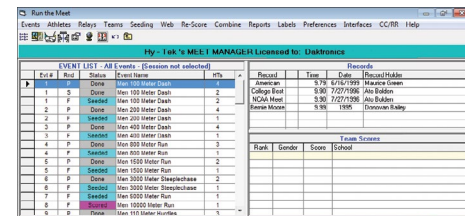

FinishLynx® System

Hy-Tek Meet Manager

Running time

Competitor/Attempt Imperial performance Metric performance

TI-2021

Digit size: 10" 254 mm
H: 1'-6" 457 mm W: 5'-4" 1626 mm D: 6" 152 mm

- › Select from 10 separate timing functions using the built-in controls
- › Display competitor and performance information for field events with optional controller