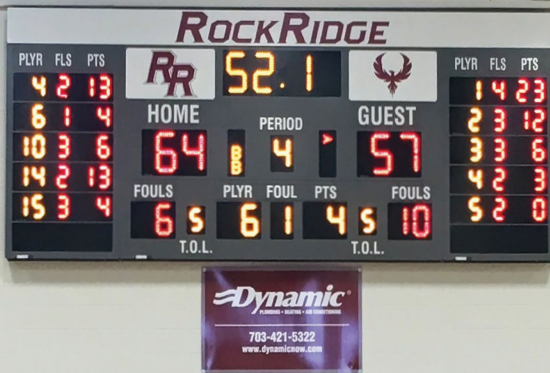

BB-2155 | BB-2156

Digit size: 13" 330 mm, 10" 254 mm
 BB-2155: H: 6' 1829 mm W: 10' 3048 mm D: 6" 152 mm
 BB-2156: H: 6'-2" 1880 mm W: 12'-10" 3912 mm
 D: 12'-10" 3912 mm

- › Count down the Time Outs Left (T.O.L.)
- › Celebrate team spirit or recognize a valued sponsor on changeable corner panels

Basketball mode—optional TNMCs shown

Volleyball mode

Wrestling mode

BB-2156 centerhung model

Optional TNMCs and T.O.L. digits shown

BB-2154 centerhung model

BB-2153 | BB-2154

Digit size: 13" 330 mm, 10" 254 mm, 7" 178 mm
 BB-2153: H: 6' 1829 mm W: 8' 2438 mm D: 6" 152 mm
 BB-2154: H: 6'-2" 1880 mm W: 10'-10" 3302 mm
 D: 10'-10" 3302 mm

- › Track T.O.L. with optional 7" digits
- › Celebrate team spirit or recognize a valued sponsor on changeable panels

Rock Ridge High School Ashburn, VA | BB-2123, SD-2102

TEAM STATISTICS SCOREBOARDS

Give your fans up-to-date team and player stats. Suspend a four-sided version of your scoreboard above the court for a great view of the action anywhere in the facility.