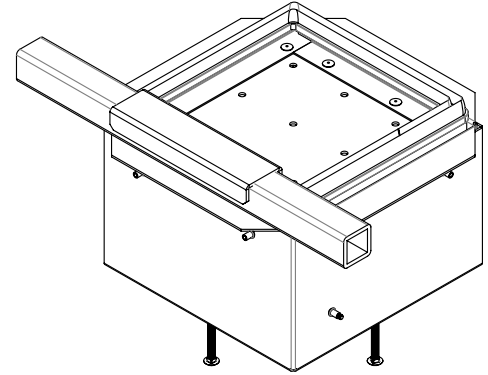

SG2S® Lockdown Safety System

Product Overview

- Patented design secures the rear ground bar and eliminates risk of tip-over
- Pivoting clamp mechanism conveniently stores inside box when not in use
- Exclusively compatible with Sportsfield soccer goals
- Designed for synthetic infill turf or natural grass applications
- Synthetic turf models include exclusive infill retainage gasket and perimeter turf attachment ledge
- Aluminum construction with integral drainage stub
- Note: Synthetic turf models require turf to be applied by others; natural grass models include preinstalled synthetic turf with thatch layer
- U.S. Patents: #7,331,880; #7,527,569; and #8,777,784

Item Number	Product Description
SG2S	SG2S® lockdown safety system for synthetic turf
SG2SNG	SG2S® lockdown safety system for natural grass
SG2SCC	SG2S® cable clamp safety system for synthetic turf
SG2SNGCC	SG2S® cable clamp safety system for natural grass