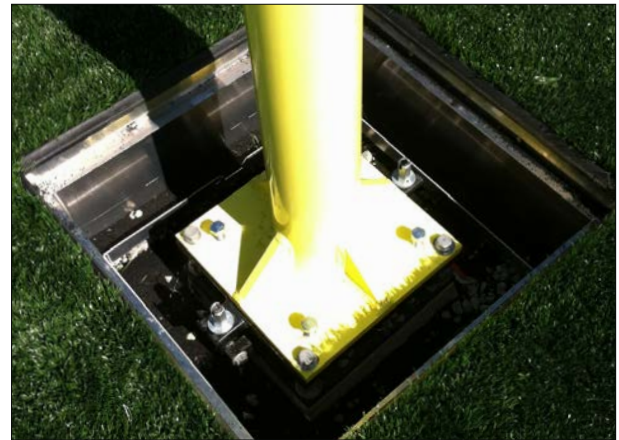

AdjustRight® Rotating Football Goal Posts

Product Overview

- Patented 360° rotating design is operable with one person and most commonly used to eliminate Soccer Goal interference when located on a multi-purpose playing field
- Patented AdjustRight® upright alignment technology
- NEW! Fade resistant super durable powder coated finish
- Heavy-duty aluminum construction is exceptionally strong while remaining lightweight for handling and installation
- Available with 6' or 8' offset; 20', 30' or 35' uprights
- Goal Post Pads and Access Frames sold separately
- U.S. Patents: #7,014,578; #7,883,432; #7,914,401 and #10,159,881