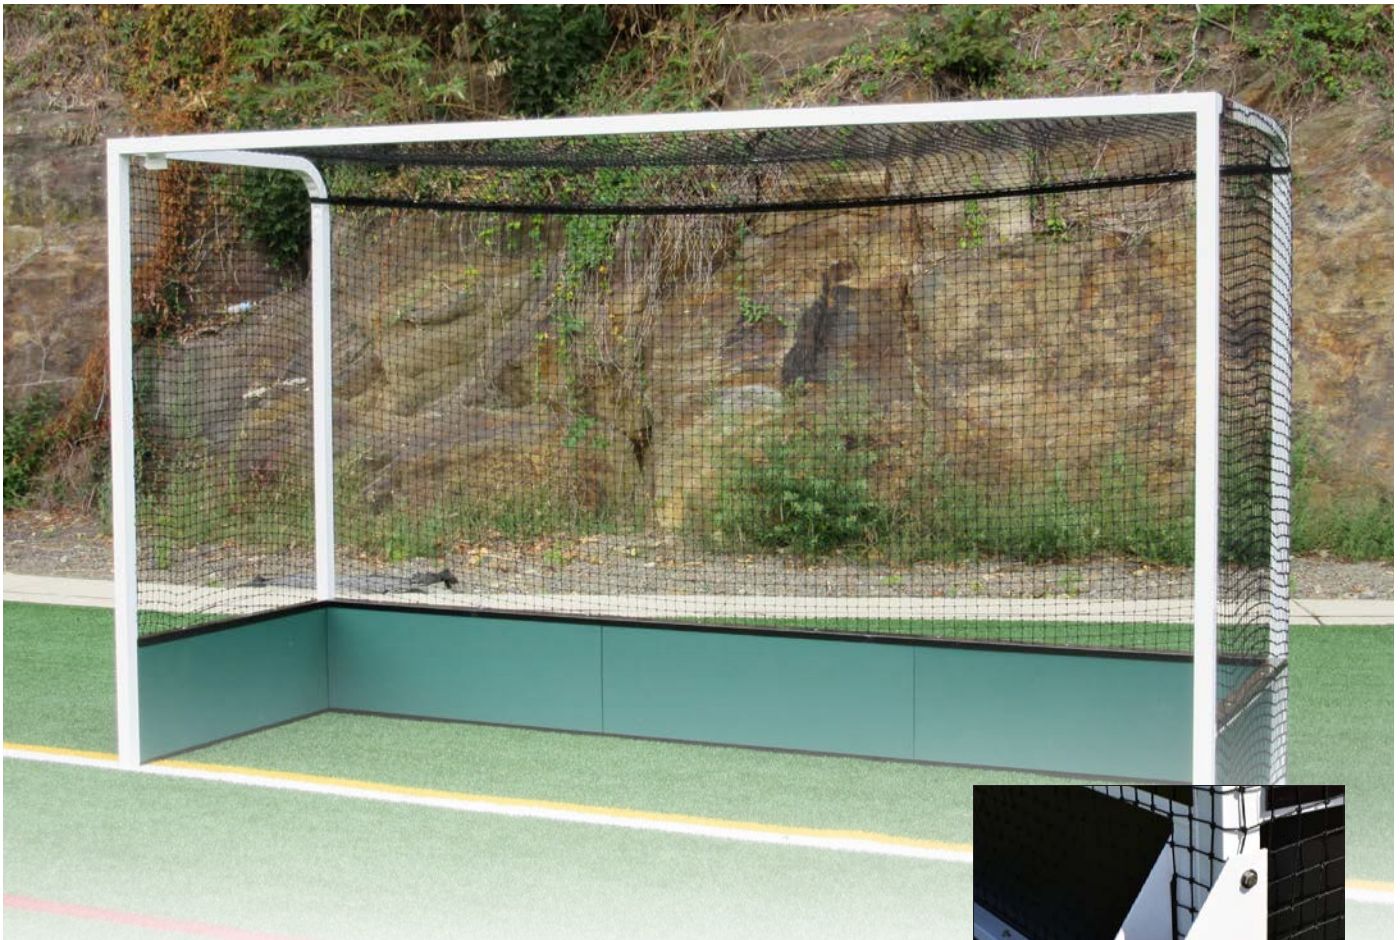

Excellence from Design to Installation