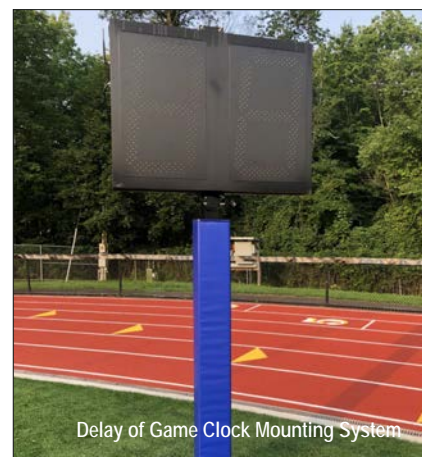

Football Field Accessories

Item Number	Product Description
FSYM11	Weighted sideline yardage markers - Set of 11
FSYM11DG	Weighted sideline yardage markers with digital graphics - Set of 11
FSYM22	Weighted sideline yardage markers - Set of 22
FSYM22DG	Weighted sideline yardage markers with digital graphics - Set of 22
FEZP4	Weighted football end zone pylons - Set of 4
FEZP4DG	Weighted football end zone pylons with digital graphics - Set of 4
GPDOGCMS	Football delay of game clock mounting system