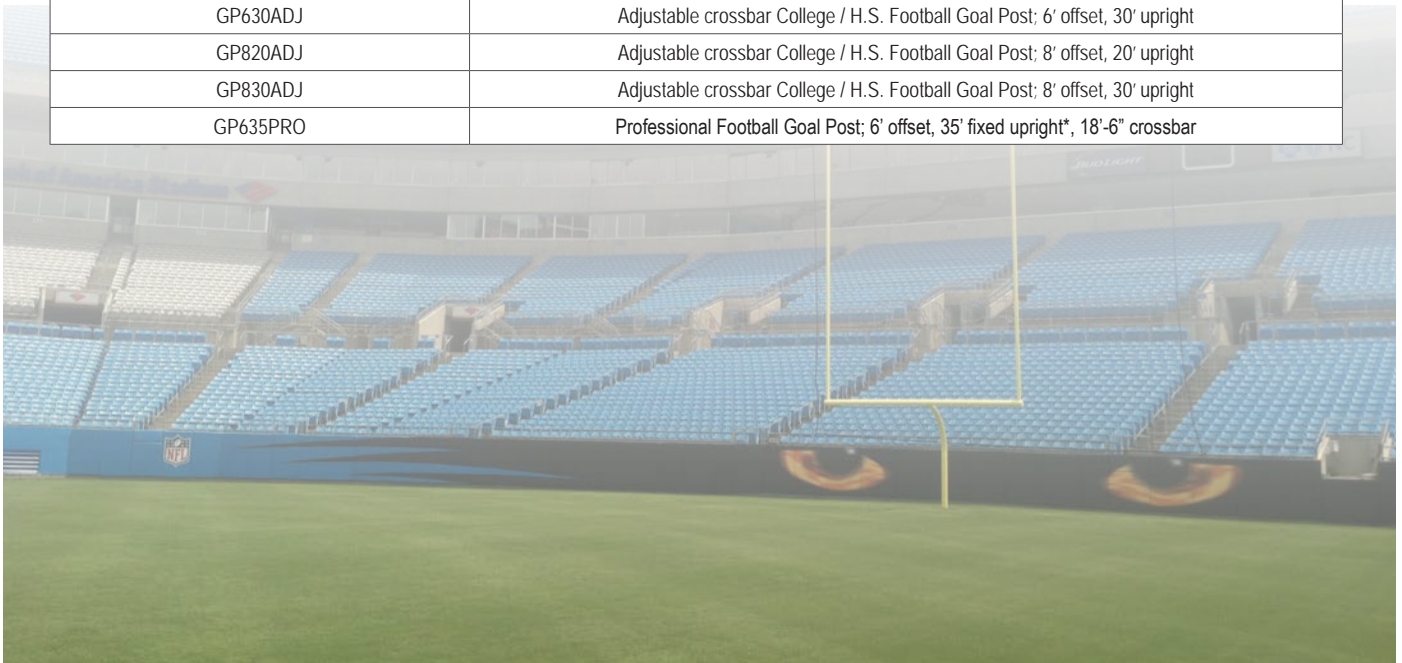

Item Number	Product Description
GP620HS	High School Football Goal Post; 6' offset, 20' upright, 23'-4" crossbar
GP630HS	High School Football Goal Post; 6' offset, 30' upright, 23'-4" crossbar
GP820HS	High School Football Goal Post; 8' offset, 20' upright, 23'-4" crossbar
GP830HS	High School Football Goal Post; 8' offset, 30' upright, 23'-4" crossbar
GP835HS	High School Football Goal Post; 8' offset, 35' fixed upright*, 23'-4" crossbar
GP620COL	College Football Goal Post; 6' offset, 20' upright, 18'-6" crossbar
GP630COL	College Football Goal Post; 6' offset, 30' upright, 18'-6" crossbar
GP820COL	College Football Goal Post; 8' offset, 20' upright, 18'-6" crossbar
GP830COL	College Football Goal Post; 8' offset, 30' upright, 18'-6" crossbar
GP835COL	College Football Goal Post; 8' offset, 35' fixed upright*, 18'-6" crossbar
GP620ADJ	Adjustable crossbar College / H.S. Football Goal Post; 6' offset, 20' upright
GP630ADJ	Adjustable crossbar College / H.S. Football Goal Post; 6' offset, 30' upright
GP820ADJ	Adjustable crossbar College / H.S. Football Goal Post; 8' offset, 20' upright
GP830ADJ	Adjustable crossbar College / H.S. Football Goal Post; 8' offset, 30' upright
GP635PRO	Professional Football Goal Post; 6' offset, 35' fixed upright*, 18'-6" crossbar