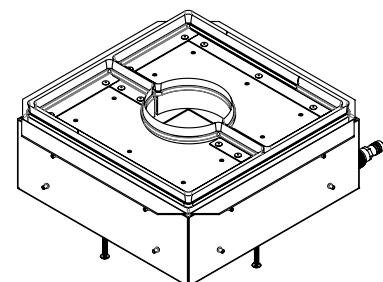

Access Frame Kits

Product Overview

- Available for all Sportsfield football goal post models
- Required for rotating and / or hinged football goal posts
- Creates a subsurface void to permit access for goal post removal, rotating/hinged (if applicable), or general adjustments
- Designed for synthetic infill turf or natural grass applications
- Synthetic turf models include exclusive infill retainage gasket and perimeter turf attachment ledge
- Aluminum or heavy duty steel construction with integrated drainage stub
- Includes two half covers with goal post cutout (solid covers sold separately)
- Note: Synthetic turf models require turf to be applied by others; natural grass models include preinstalled synthetic turf with thatch layer

Standard Applications	30" Applications
Ground Sleeve	Rotating
Base Plate Mount	Rotating Gooseneck Hinged
Gooseneck Hinged	Manually Hinged