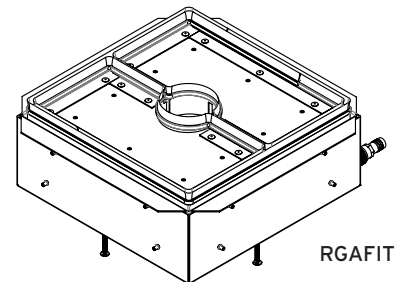

Excellence from Design to Installation

Rugby Goals

Product Overview

- Available in 32' and 44' above ground heights
- Durable 4" aluminum construction
- NEW fade resistant super durable powder coated finish
- Compliant with international rules and regulations
- Includes ground sleeves and directional flags
- Optional hinge feature available for applications requiring convenient removal
- Goal post pads and access frames sold separately

Item Number	Product Description
RG32	Rugby goal - 32'
RG32PL	Rugby goal, plate mounted - 32'
RG32H	Rugby goal, plate mounted and hinged - 32'
RG44	Rugby goal - 44'
RG44PL	Rugby goal, plate mounted - 44'
RG44H	Rugby goal, plate mounted and hinged - 44'

Rugby Goal Access Frame Kits

RGAFIT	Access frame kit, synthetic turf application
RGAFNG	Access frame kit, natural grass application
RGAFITH	Access frame kit for hinged rugby goal, synthetic turf application
RGAFNGH	Access frame kit for hinged rugby goal, natural grass application

Rugby Goal Post Padding

RGPPR	Round rugby goal post pad
RGPPRDG	Round rugby goal post pad with digitally printed graphics
RGPPH	Hexagonal rugby goal post pad
RGPPHDG	Hexagonal rugby goal post pad with digitally printed graphics
RGPPS	Square rugby goal post pad
RGPPSDG	Square rugby goal post pad with digitally printed graphics