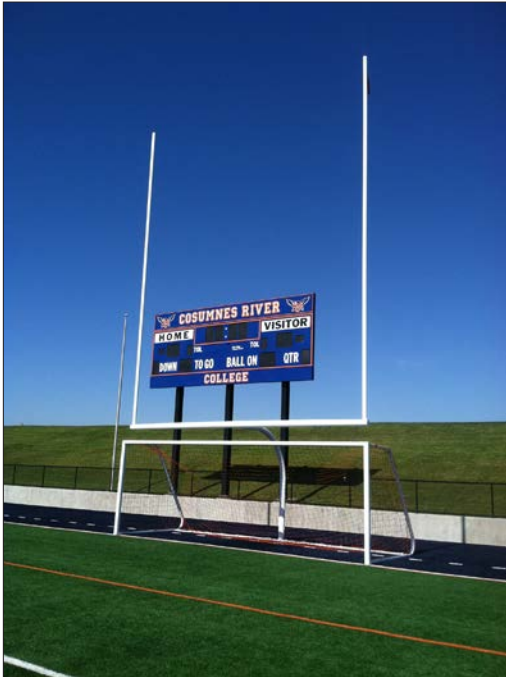

GoalPak® Combination Football / Soccer Goals

Product Overview

- Ideal for multi-sport athletic fields where soccer and football share a field
- Includes round faced or square post soccer goals, AdjustRight® Football Goal Posts, SG2SGP lockdown safety system, and SGMobile® soccer goal wheel kit
- Integrated soccer safety system anchors the goal to prevent tip-over and can be stored within the access frame when not in use
- Patented AdjustRight® football goal upright alignment technology
- Heavy-duty aluminum construction is exceptionally strong while remaining light-weight for handling and installation
- Goal post pads sold separately
- U.S. Patents: #7,014,578; #7,883,432; #7,914,401; #7,331,880; #7,527,569; #8,172,705; and #8,777,784

Industry Exclusive Combination Goal Solution