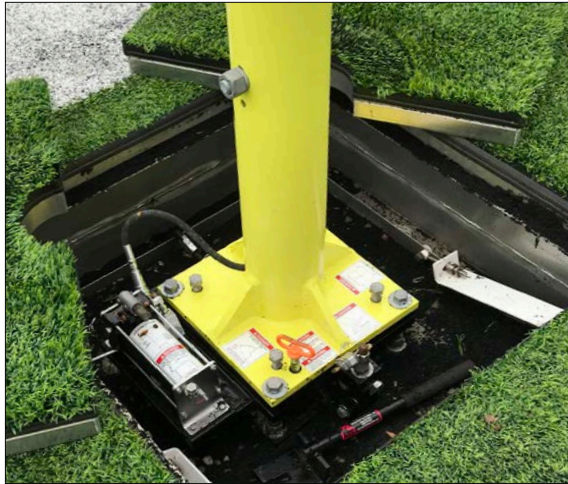

Access Frame Kits

Product Overview

- Available for all Sportsfield football goal post models
- Required for rotating and / or hinged football goal posts
- Creates a subsurface void to permit access for goal post removal, rotating/hinged (if applicable), or general adjustments
- Designed for synthetic infill turf or natural grass applications
- Synthetic turf models include exclusive infill retainage gasket and perimeter turf attachment ledge
- Aluminum or heavy duty steel construction with integrated drainage stub
- Includes two half covers with goal post cutout (solid covers sold separately)
- Note: Synthetic turf models require turf to be applied by others; natural grass models include preinstalled synthetic turf with thatch layer

Standard Applications	30" Applications
Ground Sleeve	Rotating
Base Plate Mount	Rotating Gooseneck Hinged
Gooseneck Hinged	Manually Hinged

Item Number	Product Description
GPAFIT	Standard Access Frame Kit for synthetic infill turf
GPAFITHD	Heavy Duty Standard Access Frame Kit for synthetic infill turf
GPAFITC	Optional GPAFIT full size reinforced aluminum filler plug for synthetic infill turf
GPAFITCHD	Optional Heavy Duty GPAFIT full size reinforced aluminum filler plug for synthetic infill turf
GPAFNG	Standard Access Frame Kit for natural grass
GPAFNGHD	Heavy Duty Standard Access Frame Kit for natural grass
GPAFNGC	Optional GPAFNGC full size reinforced aluminum filler plug for natural grass
GPAFNGCHD	Optional Heavy Duty GPAFNGC full size reinforced aluminum filler plug for natural grass
GPAFITR30	30" Access Frame Kit for synthetic infill turf
GPAFITR30HD	Heavy Duty 30" Access Frame Kit for synthetic infill turf
GPAFITRC30	Optional GPAFITR30 full size reinforced aluminum filler plug for synthetic infill turf
GPAFITRC30HD	Optional Heavy Duty GPAFITR30 full size reinforced aluminum filler plug for synthetic infill turf
GPAFNGR30	30" Access Frame Kit for natural grass
GPAFNGR30HD	Heavy Duty 30" Access Frame Kit for natural grass
GPAFNGR30C	Optional GPAFNGR30 full size reinforced aluminum filler plug for natural grass
GPAFNGR30HD	Optional Heavy Duty GPAFNGR30 full size reinforced aluminum filler plug for natural grass

**EXCELLENCE FROM
DESIGN TO INSTALLATION**