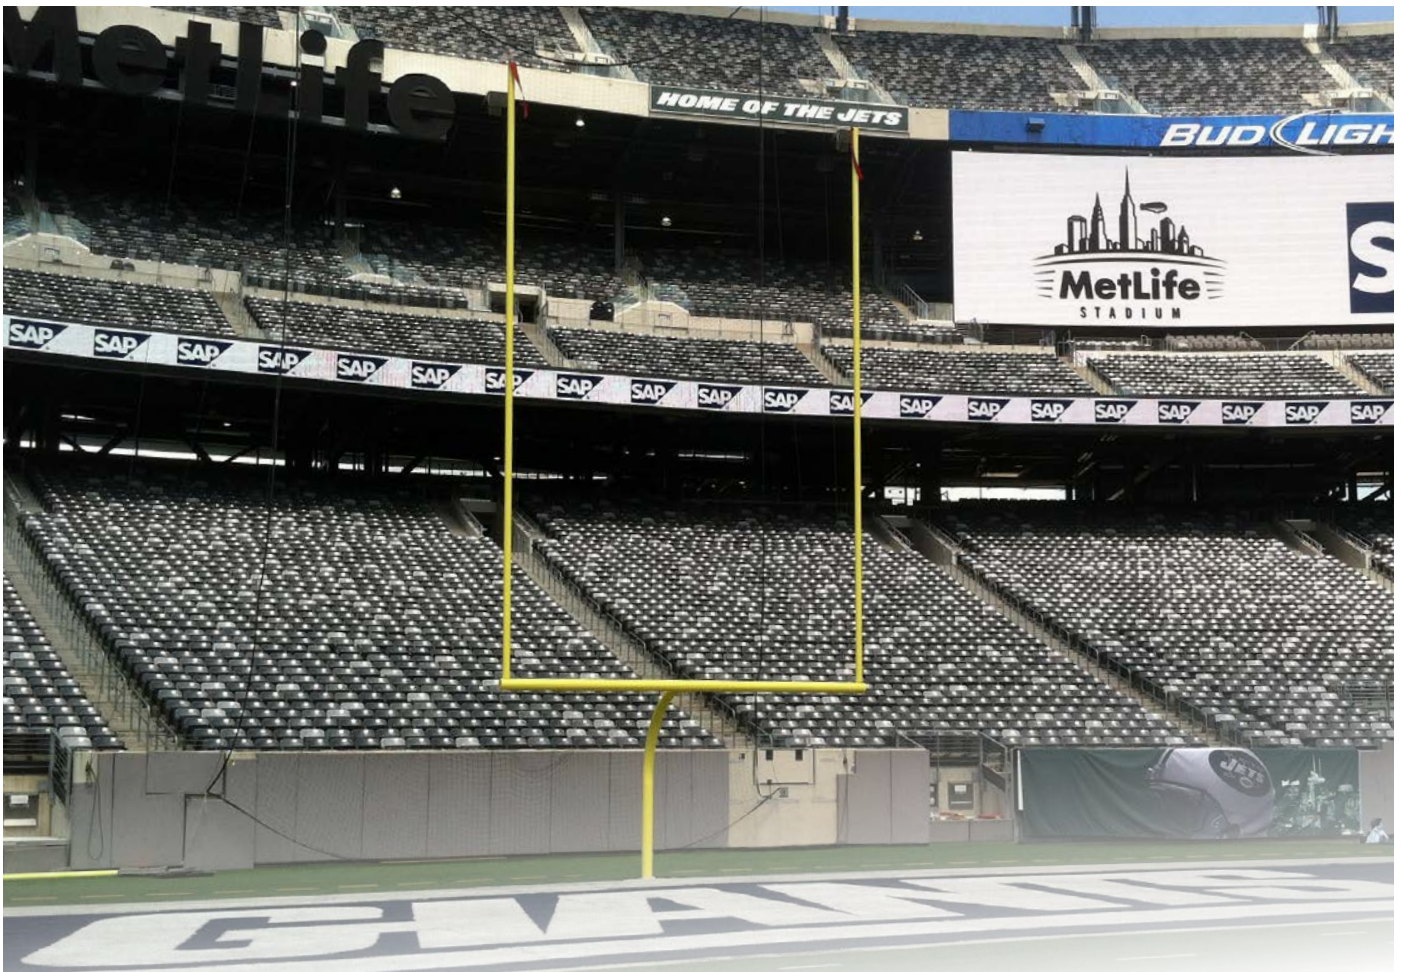

SPORTSFIELD SPECIALTIES

EXCELLENCE FROM DESIGN TO INSTALLATION

GOAL SPORTS CATALOG

www.sportsfield.com | 888-975-3343

About Our Patented AdjustRight® Feature

The patented AdjustRight® feature allows for easy installation through the adjustment of an internal locking rotating sleeve at both the gooseneck / crossbar and upright / crossbar connections. This adjustment can easily be repeated throughout the life of the football goal post ensuring proper alignment of all components for years of competition and all with the added benefit of no exposed hardware on the face of the goal and more importantly, no locking roll pins! Thermal arc sprayed internal textured mating surfaces, a triangular bolting pattern and anti-vibration enhancements such as serrated washers and nyloc coated bolt ends ensure the Sportsfield Specialties AdjustRight® Football Goal Posts remain in position.