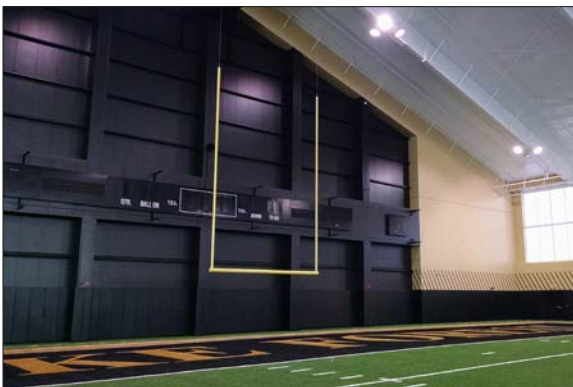

Hanging Football Goal Posts

Product Overview

- Ceiling suspended design is ideal for indoor practice facilities and field houses
- Heavy-duty aluminum construction is exceptionally strong while remaining lightweight for handling and installation
- NEW super durable powder coated finish
- Available with 30' or 35' uprights
- Stationary or custom retractable models available

Item Number	Product Description
GP030COLHG	Hanging College Football Goal Posts, 30' uprights
GP030COLHGR	Hanging College Football Goal Posts, 30' uprights, retractable
GP035PROHG	Hanging Professional Football Goal Posts, 35' uprights
GP035PROHGR	Hanging Professional Football Goal Posts, 35' uprights, retractable