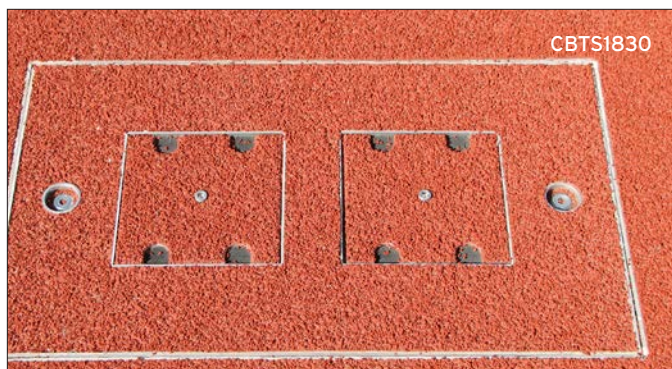

Item Number	Product Description
CBTS1830	ComBox® electrical / communication box for poured/paved synthetic track surface
CBTS1815	Half ComBox® electrical / communication box for poured/paved synthetic track surface
CBMS1830	ComBox® electrical / communication box for rolled track mat surface
CBMS1815	Half ComBox® electrical / communication box for rolled track mat surface
CBBM1830	ComBox® electrical / communication box for asphalt or concrete
CBBM1815	Half ComBox® electrical / communication box for asphalt or concrete
CBIT1830	ComBox® electrical / communication box for synthetic infill turf
CBIT1830HD	Heavy Duty ComBox® electrical / communication box for synthetic infill turf
CBIT1815	Half ComBox® electrical / communication box for synthetic infill turf
CBIT1815HD	Heavy Duty Half ComBox® electrical / communication box for synthetic infill turf
CBNG1830	ComBox® electrical / communication box for natural grass
CBNG1830HD	Heavy Duty ComBox® electrical / communication box for natural grass
CBNG1815	Half ComBox® electrical / communication box for natural grass
CBNG1815HD	Heavy Duty Half ComBox® electrical / communication box for natural grass