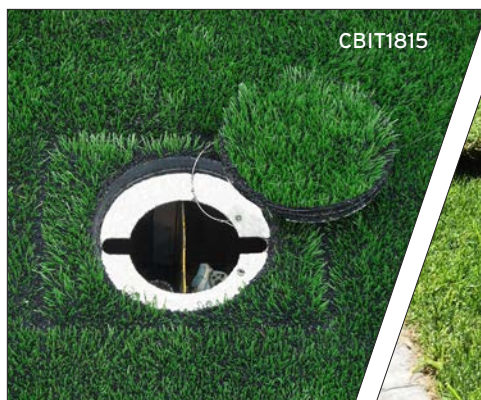

Item Number	Product Description
CBTS1830	ComBox® electrical / communication box for poured/paved synthetic track surface
CBTS1815	Half ComBox® electrical / communication box for poured/paved synthetic track surface
CBMS1830	ComBox® electrical / communication box for rolled track mat surface
CBMS1815	Half ComBox® electrical / communication box for rolled track mat surface
CBBM1830	ComBox® electrical / communication box for asphalt or concrete
CBBM1815	Half ComBox® electrical / communication box for asphalt or concrete
CBIT1830	ComBox® electrical / communication box for synthetic infill turf
CBIT1830HD	Heavy Duty ComBox® electrical / communication box for synthetic infill turf
CBIT1815	Half ComBox® electrical / communication box for synthetic infill turf
CBIT1815HD	Heavy Duty Half ComBox® electrical / communication box for synthetic infill turf
CBNG1830	ComBox® electrical / communication box for natural grass
CBNG1830HD	Heavy Duty ComBox® electrical / communication box for natural grass
CBNG1815	Half ComBox® electrical / communication box for natural grass
CBNG1815HD	Heavy Duty Half ComBox® electrical / communication box for natural grass