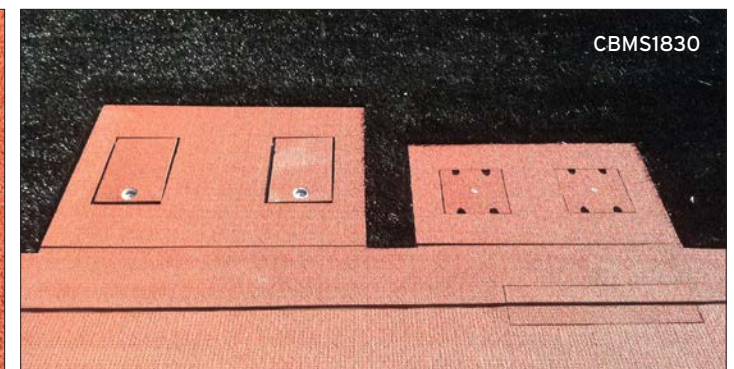

Item Number	Product Description
CBTS1830	ComBox® electrical / communication box for poured/paved synthetic track surface
CBTS1815	Half ComBox® electrical / communication box for poured/paved synthetic track surface
CBMS1830	ComBox® electrical / communication box for rolled track mat surface
CBMS1815	Half ComBox® electrical / communication box for rolled track mat surface
CBBM1830	ComBox® electrical / communication box for asphalt or concrete
CBBM1815	Half ComBox® electrical / communication box for asphalt or concrete
CBIT1830	ComBox® electrical / communication box for synthetic infill turf
CBIT1830HD	Heavy Duty ComBox® electrical / communication box for synthetic infill turf
CBIT1815	Half ComBox® electrical / communication box for synthetic infill turf
CBIT1815HD	Heavy Duty Half ComBox® electrical / communication box for synthetic infill turf
CBNG1830	ComBox® electrical / communication box for natural grass
CBNG1830HD	Heavy Duty ComBox® electrical / communication box for natural grass
CBNG1815	Half ComBox® electrical / communication box for natural grass
CBNG1815HD	Heavy Duty Half ComBox® electrical / communication box for natural grass