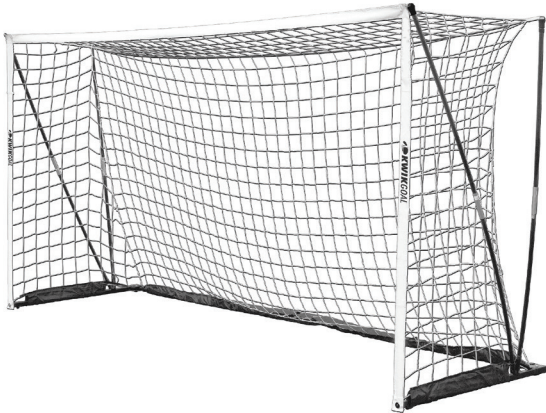

INCLUDES

2 foldable goals, carry bag

•2B7502
21"H x 30"W
1.5 lbs. each 3 lbs. pair
MSRP **\$62.00** per pair

•2B7506
42"H x 72"W
4.35 lbs. each 9 lbs. pair
MSRP **\$113.00** per pair

•2B7504
32"H x 48"W
2.65 lbs. each 5 lbs. pair
MSRP **\$87.00** per pair