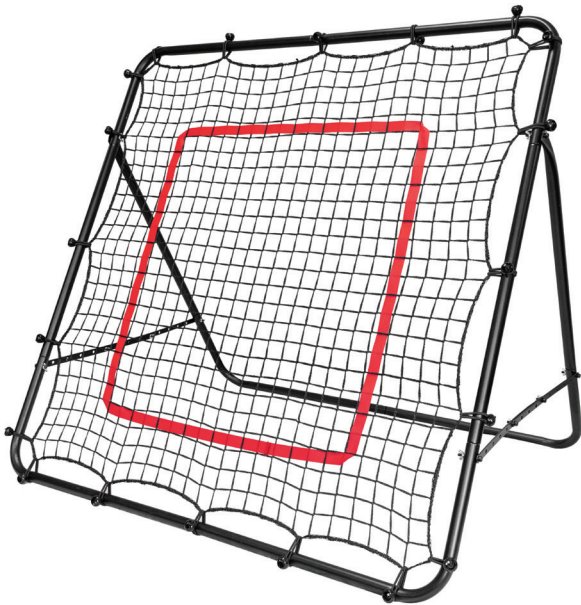

CFR-1 REBOUNDER

·16A4201

SIZE

42" x 42" face
47.5" x 47.5" outside frame

DEPTH

24"-41" depending on angle used

MATERIAL

Steel frame, Polyethylene net

FEATURES

Rebound surface with adjustable angle
Lightweight frame can be repositioned easily

INCLUDES

2.4mm, 1.5" mesh, black
HTPP net with center target
Net attachment bungees, frame, hardware, & four "J" style anchor pegs

WEIGHT

13 lbs. per unit

PRICE

MSRP $125.00

REPLACEMENT NET

3A401

MSRP $31.00 each