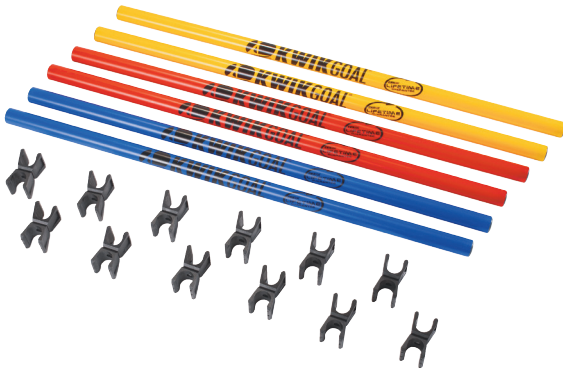

COACHING STICKS 2 GO

SIZE	60"H x 1" Diameter
MATERIAL	High-impact plastic
FEATURES	Sticks unscrew at mid-point
INCLUDES	Round steel base with ground peg Set of 6
• 16B33021	Hi-Vis Orange
• 16B33024	Hi Vis Green
PRICE	MSRP \$130.00 set

PREMIER UNIVERSAL BASES

- 16B206
- SIZE** 12" Diameter
- MATERIAL** High-density, UV resistant rubber
- INCLUDES** Set of 6
- FEATURES** Fits Universal Coaching Sticks
- COLOR** Black
- WEIGHT** 47 lbs. per set
- PRICE** MSRP **\$235.00** set

SWIVEL CLIPS

- 10B3801
- COLOR** Black
- INCLUDES** Pack of 24
- FEATURES** Fits all Kwik Goal® Coaching Sticks, 30" and 60" Coaching Stick Hurdles
- PRICE** MSRP **\$58.00** pack

30" COACHING STICK HURDLES