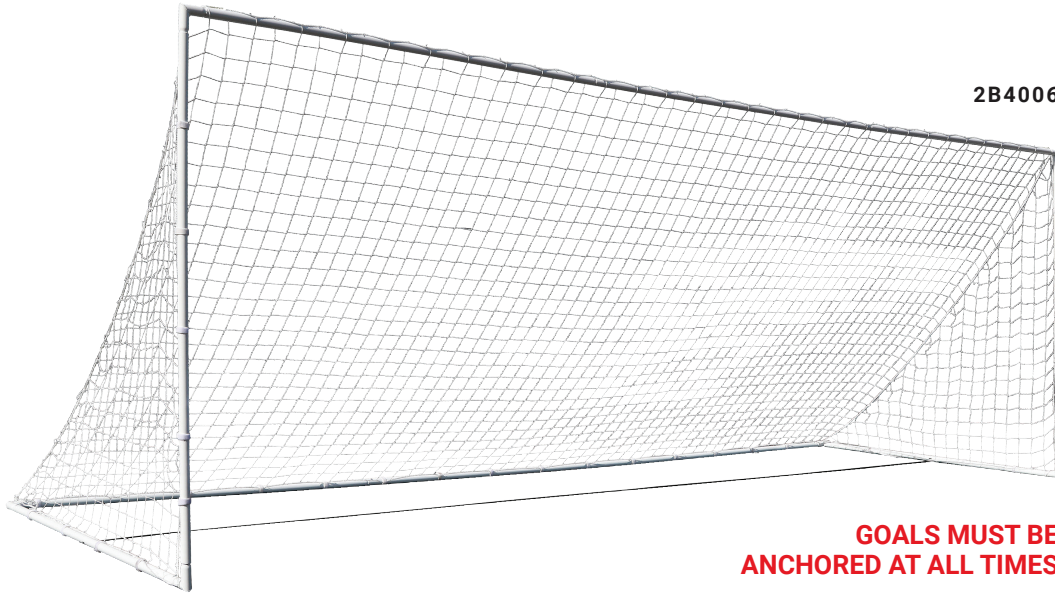

2B4006

GOALS MUST BE ANCHORED AT ALL TIMES

NXT SOCCER GOAL

MATERIAL	1.75" round posts, base, crossbar, and back bottom bar
FEATURES	All-aluminum construction Kwik Button® assembly Square corners for a traditional goal look, All-surface design
INCLUDES	2.4 mm, 120 mm mesh, white net Net Fastener NXT goal frame strap (except 2B4001) 4 "U" anchors Corner net cable ties
FINISH SHIPPED	Powder coated white UPS

• 2B4006
8'H x 24'W x 0'D x 8'B
72 lbs. per goal
MSRP **$1,600.00** each

• 2B4005
7'H x 21'W x 0'D x 7'B
61 lbs. per goal
MSRP **$1,500.00** each

• 2B4004
6.5'H x 18.5'W x 0'D x 6.5'B
58 lbs. per goal
MSRP **$1,400.00** each

• 2B4003
6.5'H x 12'W x 0'D x 6.5'B
46 lbs. per goal
MSRP **$1,250.00** each

• 2B4001
4'H x 6'W x 0'D x 4'B
27 lbs. per goal
MSRP **$830.00** each

INCLUDES