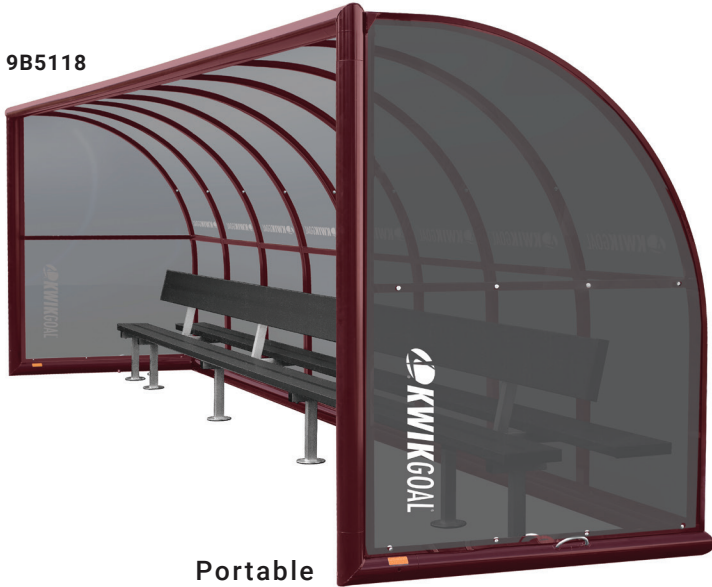

SHELTERS MUST BE ANCHORED AT ALL TIMES

9B5118

Portable