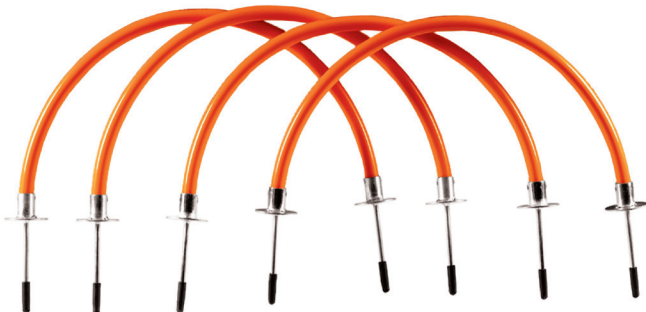

TRAINING ARCHES

SET OF 4

MATERIAL

1" round high-impact plastic arches

•16A1321

SIZE

14.5"H x 25"W

COLOR

Hi-Vis Orange

PRICE

MSRP $124.00 set

•16A1324

SIZE

11.5"H x 19"W

COLOR

Hi-Vis Green

PRICE

MSRP $103.00 set