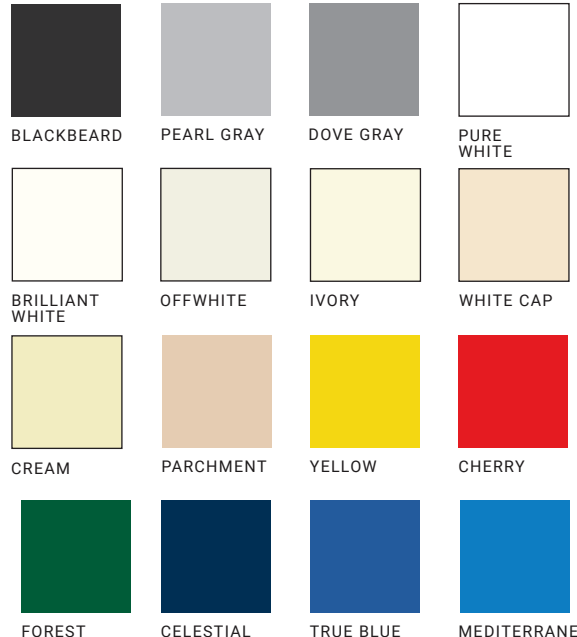

LUXURY SEAT COLOR OPTIONS