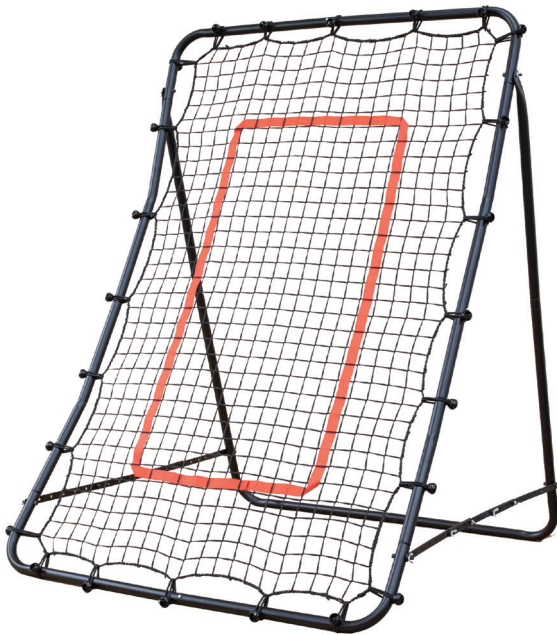

CFR-2 REBOUNDER

·16A4202

SIZE

39" x 59" face

MATERIAL

Steel frame, Polyethylene net

FEATURES

Rebound surface with adjustable angle
Lightweight frame can be repositioned easily

INCLUDES

2.4mm, 1.5" mesh, black
HTTP net with center target
Net attachment bungees, frame, hardware, & four "J" style anchor pegs

WEIGHT

14.5 lbs. per unit

PRICE

MSRP $170.00

REPLACEMENT NET

3A402

MSRP $33.00 each