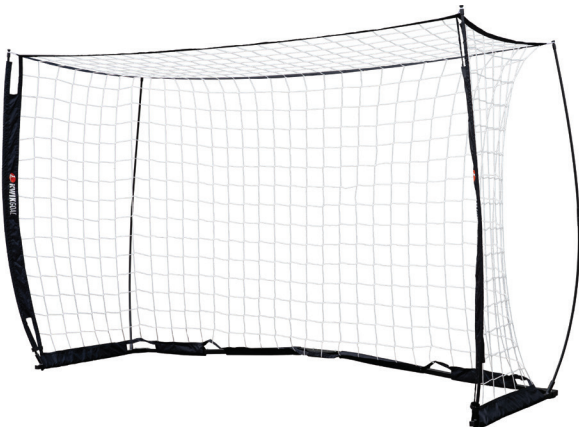

COLOR

Black frame with white net

PRICE

MSRP \$360.00 each

KWIK FLEX® LITE FUTSAL

·2P1504

SIZE

6'7"H x 9'10"W x 3.75"D x 3.5"B