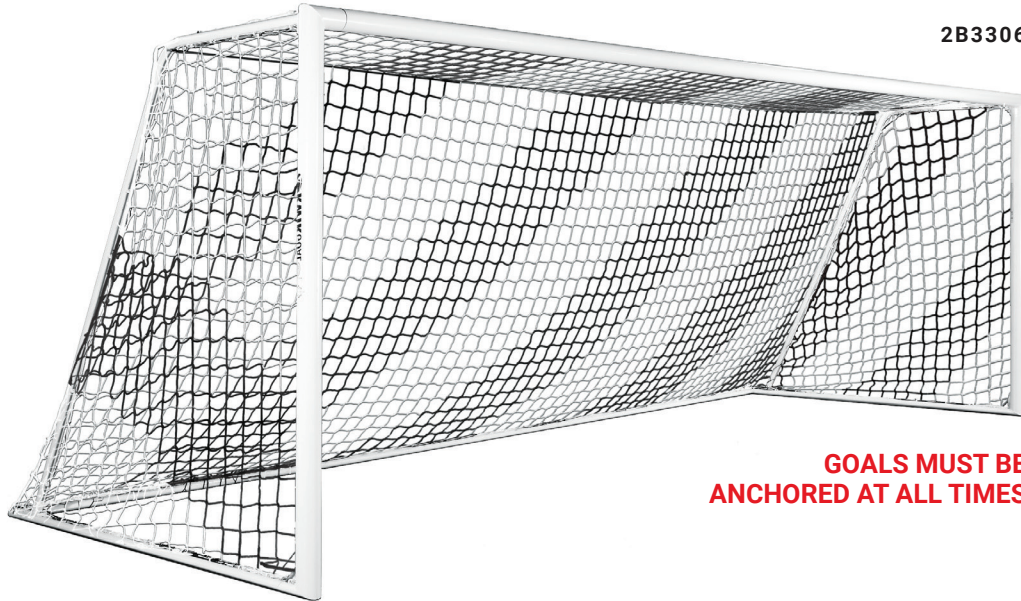

• **2B9004**
6.5'H x 18.5'W x 5'D x 7.5'B
266 lbs. per goal
MSRP **\$6,275.00** each
Wheels remain mounted to frame and flip-up while goal is in use

• **2B9004SW**
6.5'H x 18.5'W x 5'D x 7.5'B
295 lbs. per goal
MSRP **\$7,450.00** each
Swivel wheels are removed when goal is in use or in storage

INCLUDES

GOALS MUST BE ANCHORED AT ALL TIMES

PRO PREMIER® WORLD COMPETITION GOAL

·2B8	
SIZE	8'H x 24'W x 6'D x 6'B
MATERIAL	4.375" round front posts and crossbar 2.625" round back net poles with ratchet system
FEATURES	All-aluminum construction Kwik Lock® Net System Semi-permanent
INCLUDES	3mm, 120mm mesh, white net (3B1502) 3 back net posts with ratchet system Kwik Lock® Net Clips 5 ground sleeves with caps World Competition Net Frame
FINISH	Powder coated white (goal frame) Powder coated black (back poles)
WEIGHT	217 lbs. per goal
SHIPPED	Truck
PRICE	MSRP \$4,100.00 each

INCLUDES

Kwik Lock® Net Clips

3B1502 120mm mesh, white net

Net frame lifts for field maintenance

Ratchet system to hoist net

2B8 BACK POLE OVERLAY

31X901
3mil solid vinyl
Laminated custom printed vinyl
Overlay applied to back pole
MSRP **\$925.00** per set

GROUND SLEEVE

⚠ WARNING:
www.P65Warnings.ca.gov

2B3306

GOALS MUST BE ANCHORED AT ALL TIMES

EVOLUTION 1.1 GOAL

•2B3306

- SIZE** 8'H x 24'W x 3'D x 9'B
- MATERIAL** 4" x 5" elliptical posts and crossbar
4" x 2" elliptical base and back bottom bar
2" round tube backdrop
- FEATURES** All-aluminum construction
Evolution Net System
Semi-permanent & portable
- INCLUDES** 3 mm, 120 mm mesh, black/white net (3B2162)
Net Support Strap
Kwik Lock® Net Clips
4 semi-permanent ground anchors
- FINISH** Powder coated white
- WEIGHT** 185 lbs. per goal
- SHIPPED** Truck
- PRICE** MSRP \$4,350.00 each