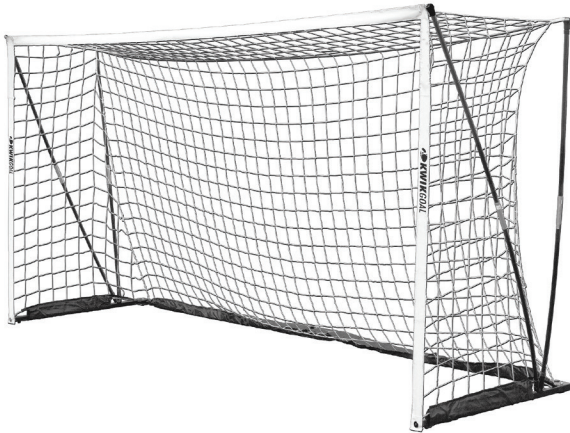

KWIK FLEX® FUTSAL GOAL

·2P1901

SIZE

6'7"(2m)H x 9'10"(3m)W x 2'D x 3'6"B

MATERIAL

Fiberglass and metal construction

FEATURES

Tool-free assembly and take down

INCLUDES

2.4mm, 4" mesh, white net
Carry bag

WEIGHT

37 lbs. per unit

COLOR

Black frame with white net

PRICE

MSRP $360.00 each