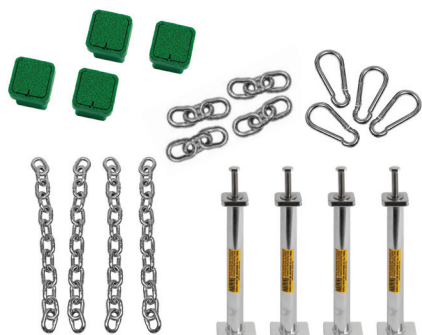

GROUND ANCHOR FOR PORTABLE ONLY SHELTERS

·10B8102

MATERIAL	Steel
FEATURES	Below field surface anchor with chain leash attachment
INCLUDES	Anchor chains Snap links
FINISH	Zinc plated anchors & stainless steel hardware
WEIGHT	12.5 lbs. per unit
SHIPPED	UPS
PRICE	MSRP \$425.00 per set

GROUND ANCHOR FOR PORTABLE SHELTERS

·10B8103

MATERIAL	Steel Stainless steel hardware Urethane anchor box
FEATURES	Soft top to minimize disruption of field surface when not in use. Anchor boxes to store anchor chain while not in use
INCLUDES	4 boxes Anchor chains Snap links
FINISH	Zinc plated anchors & stainless steel hardware
WEIGHT	14.4 lbs. per unit
SHIPPED	UPS
PRICE	MSRP \$850.00 per set