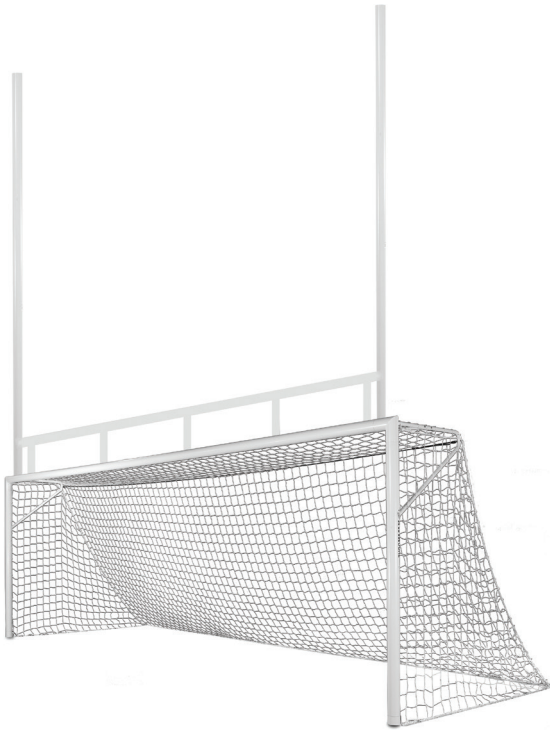

COMBINATION FOOTBALL/SOCCER GOAL

.2D301

SIZE

SOCCER GOAL: 8'H x 24'W x 3'D x 8'B
FOOTBALL GOAL: 10'H x 23'4"W
UPRIGHTS: 2" Diameter,
15' 1"H from crossbar

FEATURES

All-aluminum construction
Kwik Lock® Net System
European Soccer backstays
Detachable 2" round x 15'H uprights
Semi-permanent

FINISH INCLUDES

Powder coated white
Kwik Lock® Net Clips
3.5" mesh, white net (3B6826)
2 ground sleeves with caps

WEIGHT PRICE

186 lbs. per goal
MSRP **$3,995.00** each

INCLUDES: