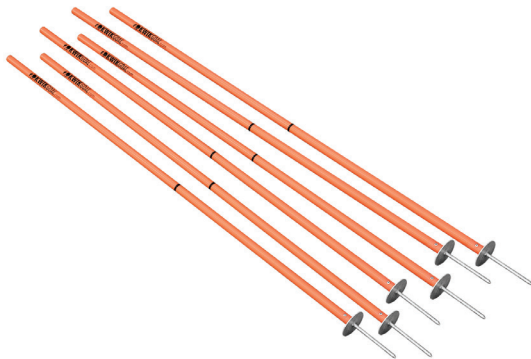

COACHING STICKS

SIZE	60"H x 1" Diameter
MATERIAL	High-impact plastic
INCLUDES	Round steel base with ground peg Set of 6
• 16B1001	Yellow
• 16B1011	Red
• 16B1021	Hi-Vis Orange
• 16B1024	Hi-Vis Green
• 16B1041	Blue
PRICE	MSRP \$116.00 set