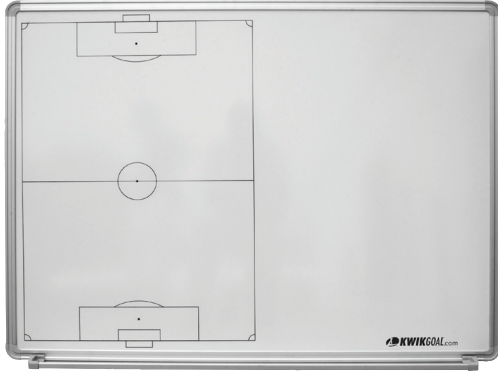

MSRP \$14.50 each

DRY ERASE BOARD

·18B1103

SIZE

33" x 44"

INCLUDES

Dry erase pen with eraser
Player I.D. magnets with inserts
Mounting hardware

PRICE