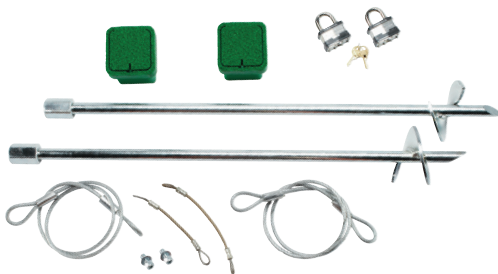

FEATURES

Secures 1 goal or bench

INCLUDES

Steel anchors and stainless steel hardware

Zinc-plated

PRICE

MSRP \$250.00 set

BOX AUGER ANCHOR

·10B5303

INCLUDES

Urethane anchor box and steel auger piling

Zinc-plated piling

PRICE

MSRP \$445.00 set

BOX ANCHOR "T" WRENCH

·10B5303T