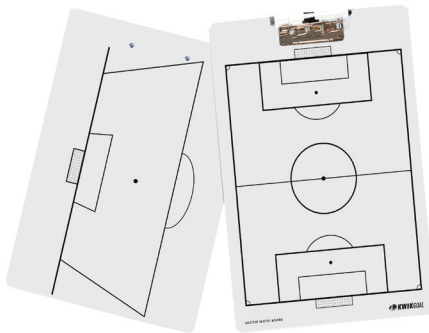

Soccer Tactical Board

-18B601

SIZE

12" x 18"

INCLUDES

Dry erase pen with eraser
Full field diagram front
Attacking .3 diagram back

PRICE

MSRP $30.00 each