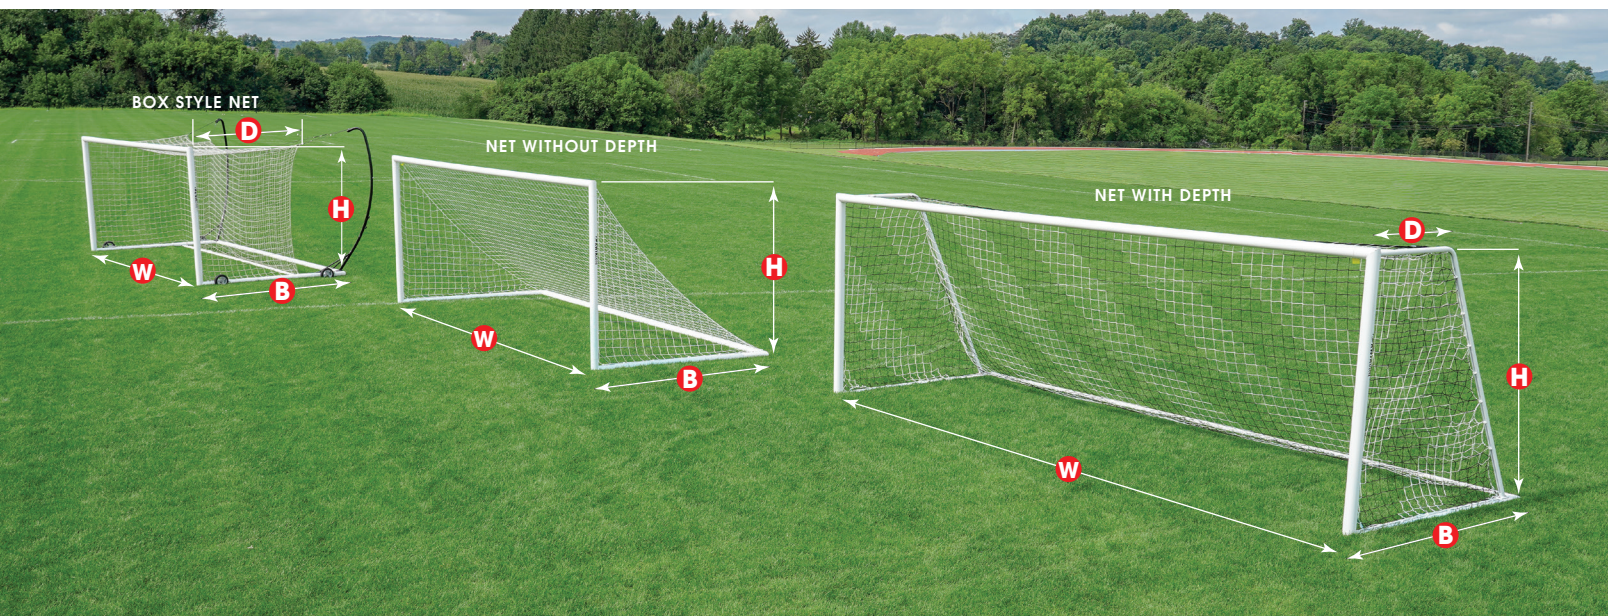

PRODUCT ID	ROPE SIZE	MESH	COLOR	MSRP per each
6.5'H x 18.5'W x 0'D x 6.5'B 3B7224	2.4mm	120mm	White	$114.00 USD
6.5'H x 12'W x 2'D x 6.5'B 3B6823	3mm	3.5"	White	$152.00 USD
3B5821	3mm	120mm	White	$130.00 USD
3B4441	2.4mm	120mm	Blue	$78.00 USD
6.5'H x 12'W x 0'D x 6.5'B 3B7223	2.4mm	120mm	White	$94.00 USD
5'H x 10'W x 0'D x 5'B 3B342	2.4mm	120mm	Blue	$58.00 USD
4.5'H x 9'W x 2'D x 5'B 3B6822	3mm	3.5"	White	$126.00 USD
3B5501	3mm	120mm	White	$110.00 USD
4.5'H x 9'W x 0'D x 4'B 3B7222	2.4mm	120mm	White	$72.00 USD
4'H x 6'W x 2'D x 4'B 3B6821	3mm	3.5"	White	$108.00 USD
3B5301	3mm	120mm	White	$70.00 USD
4'H x 6'W x 0'D x 4'B 3B7221	2.4mm	120mm	White	$70.00 USD
4'H x 6'W x 0'D x 3'B 3B3041	2.4mm	120mm	Blue	$60.00 USD
3'H x 4'W x 0'D x 3'B 3B7220	2.4mm	120mm	White	$64.00 USD

PRE-PACKAGED NETS

• 3B6402

SIZE 8'H x 24'W x 3'D x 8.5'B
3mm, 120mm

COLOR White

PRICE MSRP $160.00 each

• 3B4541

SIZE 6.5'H x 12'W x 2'D x 6.5'B
2.4mm, 120mm

COLOR Blue

PRICE MSRP $86.00 each