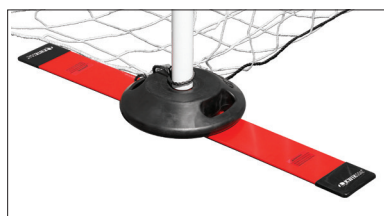

NXT COERVER® TRAINING FRAME ALL-SURFACE CONVERSION KIT

• WC-ASK
Steel anchor shoes
Rubber coated shoe weight
Powder coated red
82 lbs. per set
MSRP **$385.00** set