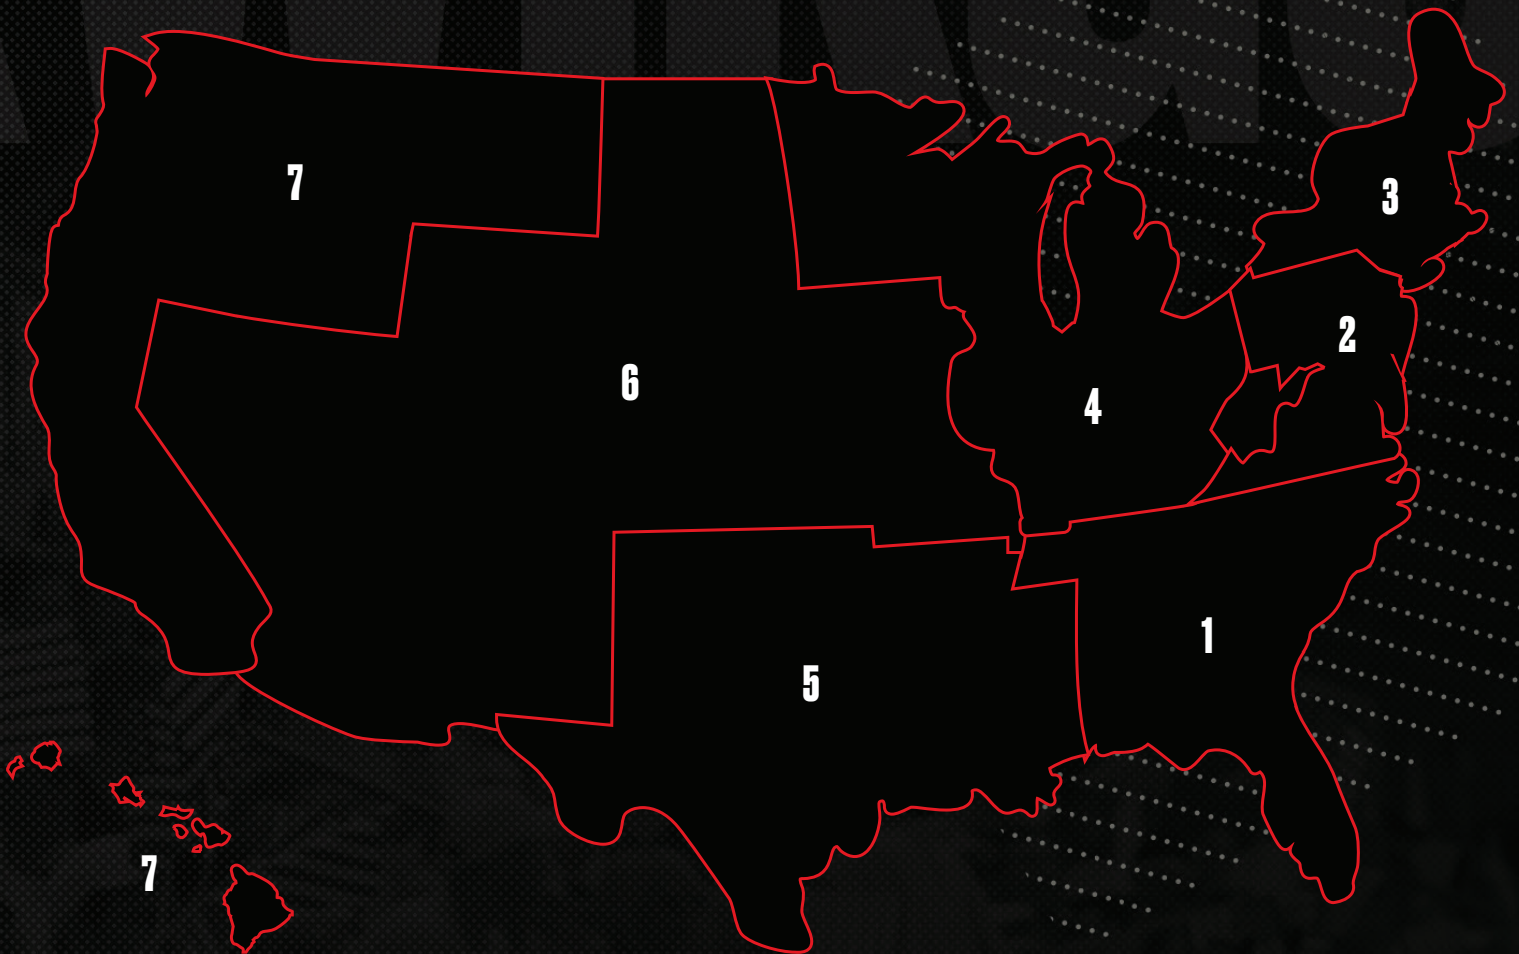

INCLUDES:

 KWIKGOAL[®]

CUSTOM SHELTERS

FROM FACTORY TO FIELD

1. BRETT FORBRICH

bforbrich@kwikgoal.com
267.664.8031

TN, SC, NC, GA, AL, FL

2. GERRY HESS