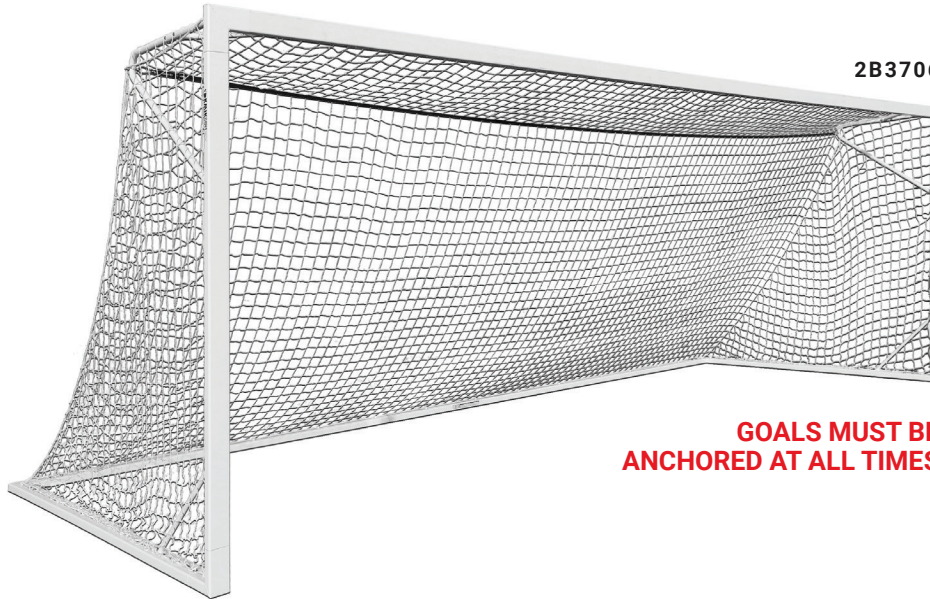

2B3706

GOALS MUST BE ANCHORED AT ALL TIMES

FUSION® HIGH SCHOOL MATCH GOAL

2B3706

SIZE 8'H x 24'W x 3'D x 9'B

MATERIAL 4" x 2" posts, base, crossbar, and back bottom bar

FEATURES All-aluminum construction
Kwik Lock® Net System
European backstays
Semi-permanent & portable

INCLUDES 3 mm, 3.5" mesh, white net (3B6826)
Net Support Strap
Kwik Lock® Net Clips
4 semi-permanent ground anchors

FINISH Powder coated white

WEIGHT 210 lbs. per goal

SHIPPED Truck

PRICE MSRP $3,575.00 each

• 2B3706SW

287 lbs. per goal
6 Saddle Anchor Bags
MSRP $5,500.00 each
Swivel wheels are removed when goal is in use or in storage

WHEEL OPTION

• 10B409
Fits Pro Premier®, European Match and Fusion® Goals
MSRP $690.00 set
Wheels remain mounted to frame and flip-up while goal is in use

INCLUDES