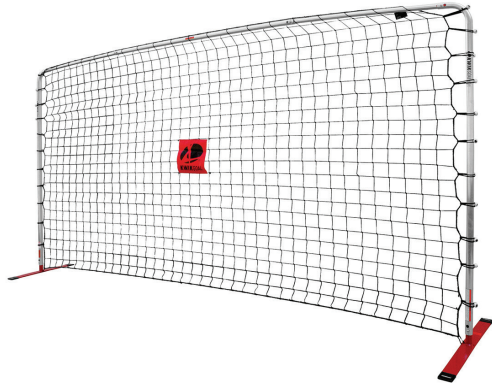

AFR-1 REBOUNDER®

·2B1603

SIZE 7'H x 14'W
MATERIAL FEATURES 1.75" round aluminum tubing frame
Steel ground shoes and moveable target
Bungee Net Fasteners
Color coded KWIK button assembly

INCLUDES Bungee Net Fasteners
3mm, 4" mesh, black net with moveable target

FINISH Mill

WEIGHT 45 lbs. per unit

PRICE MSRP $605.00 each

REPLACEMENT NET

3B804
3mm, 4" mesh
MSRP $100.00 each