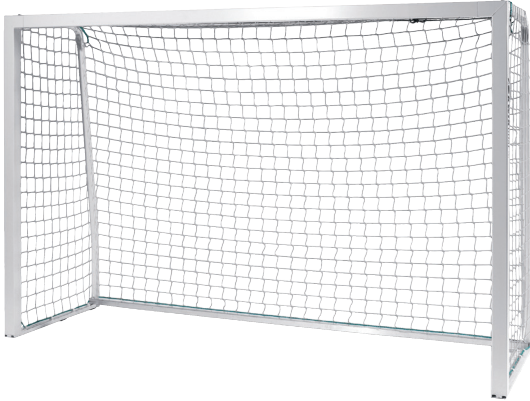

**GOALS MUST BE
ANCHORED AT ALL TIMES**