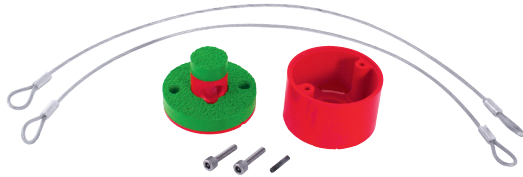

Steel

INCLUDES

Includes 4 anchors

FEATURES

Secures 1 goal
Suitable for 2B2, 2B2201,
NXT Goals and 16A1

PRICE

MSRP \$31.00 set

GOAL SECURE TURF ANCHOR