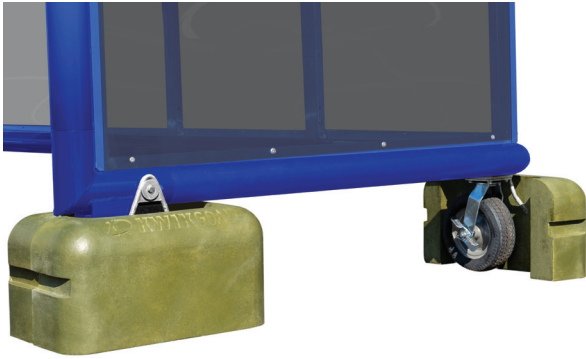

ANCHOR WEIGHT FOR PORTABLE ONLY SHELTERS

·10B4606

MATERIAL	Concrete Stainless steel attachment
FEATURES	Wheel chocking design Recessed grip point
INCLUDES	Set of 6 concrete anchor weights
WEIGHT	110 lbs. each
SHIPPED	Truck
PRICE	MSRP $925.00 per set