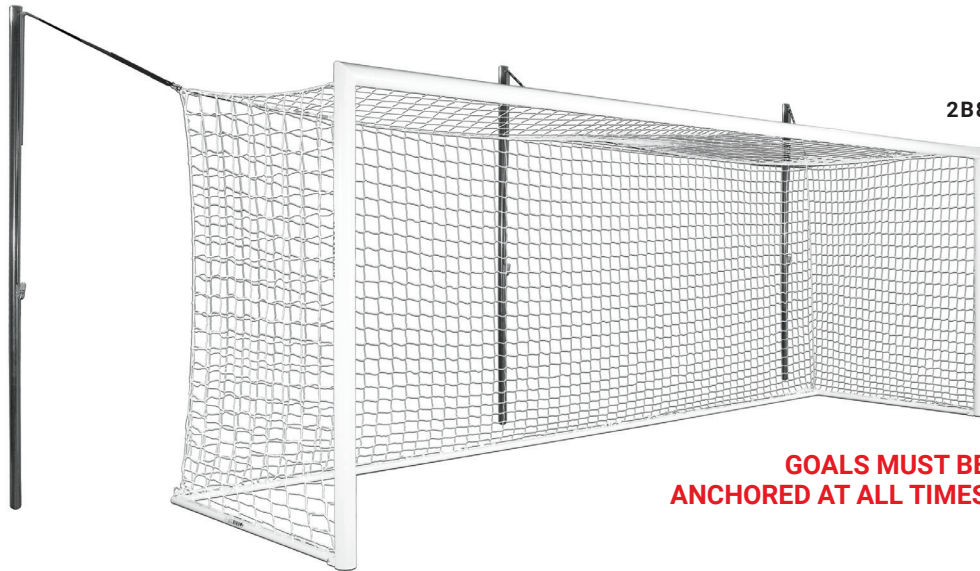

• **2B9006**
8'H x 24'W x 6'D x 9'B
315 lbs. per goal
MSRP **\$6,675.00** each
Wheels remain mounted to frame and flip-up while goal is in use

• **2B9006SW**
8'H x 24'W x 6'D x 9'B
344 lbs. per goal
MSRP **\$7,900.00** each
Swivel wheels are removed when goal is in use or in storage

• **2B9004**
6.5'H x 18.5'W x 5'D x 7.5'B
266 lbs. per goal
MSRP **\$6,275.00** each
Wheels remain mounted to frame and flip-up while goal is in use

• **2B9004SW**
6.5'H x 18.5'W x 5'D x 7.5'B
295 lbs. per goal
MSRP **\$7,450.00** each
Swivel wheels are removed when goal is in use or in storage

INCLUDES

GOALS MUST BE ANCHORED AT ALL TIMES

PRO PREMIER® WORLD COMPETITION GOAL

·2B8	
SIZE	8'H x 24'W x 6'D x 6'B
MATERIAL	4.375" round front posts and crossbar 2.625" round back net poles with ratchet system
FEATURES	All-aluminum construction Kwik Lock® Net System Semi-permanent
INCLUDES	3mm, 120mm mesh, white net (3B1502) 3 back net posts with ratchet system Kwik Lock® Net Clips 5 ground sleeves with caps World Competition Net Frame
FINISH	Powder coated white (goal frame) Powder coated black (back poles)
WEIGHT	217 lbs. per goal
SHIPPED	Truck
PRICE	MSRP \$4,100.00 each