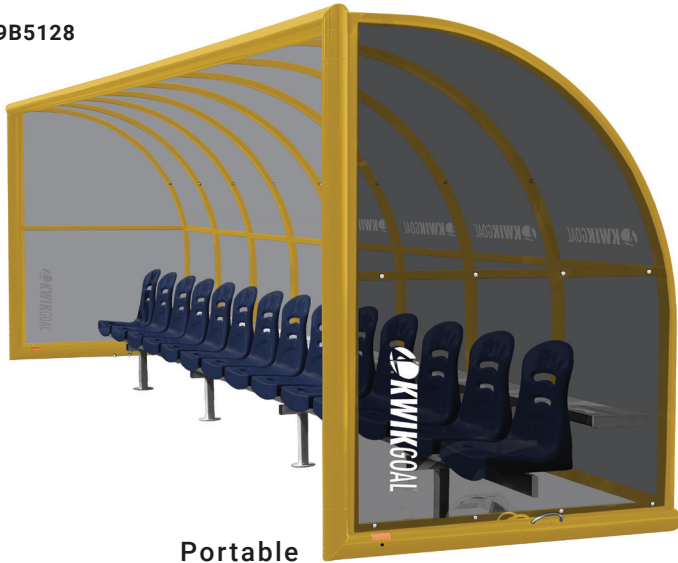

SHELTERS MUST BE ANCHORED AT ALL TIMES

9B5128

Portable