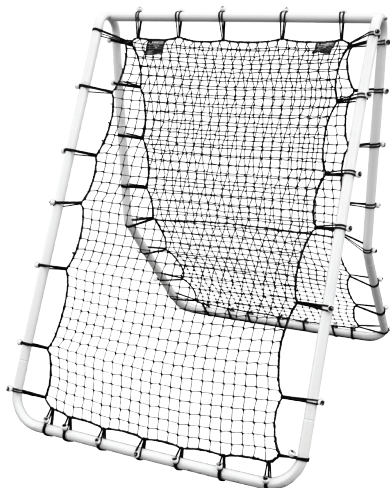

INCLUDES Bungee Net Fasteners
 3mm, 4" mesh, black net with moveable target

FINISH Powder coated white

WEIGHT 24 lbs. each

PRICE MSRP \$470.00 each

REPLACEMENT NET

3B806
 3mm, 4" mesh
 MSRP \$76.00 each

KWIK BACK® REBOUNDER