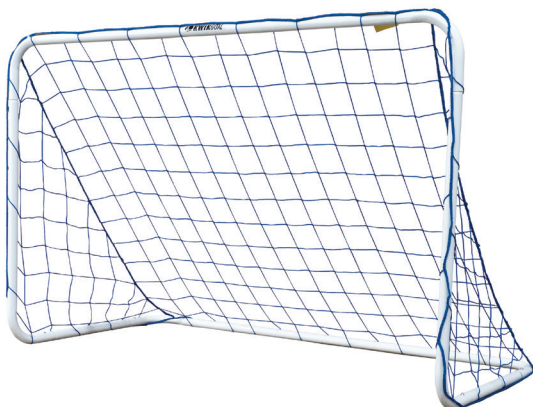

•2B1701
4'H x 6'W x 1.5'D x 3'B
20 lbs. per goal
MSRP **\$310.00** each

KWIK FLEX® LITE GOAL

MATERIAL	Fiberglass and metal construction
FEATURES	Tool-free assembly and take down
INCLUDES	4mm, 5" mesh, white net Carry bag

•2B1505
6.5'H x 12'W x 3.25'D x 3.25'B
27 lbs. per goal
MSRP **\$250.00** each

•2B1503
4'H x 6'W x 2.5'D x 2'B
14 lbs. per goal
MSRP **\$180.00** each

•2B1502
3'H x 5'W x 2.5'D x 2'B
11 lbs. per goal
MSRP **\$145.00** each