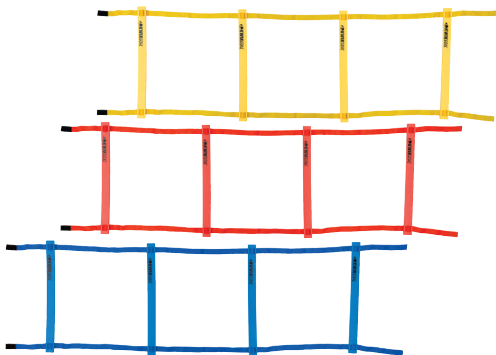

MINI LADDER

- 16A2201

SIZE 6'L x 20"W

INCLUDES 3 ladders per set
4 fixed rungs per ladder
16.5" between rungs

COLOR 1 each red, blue, yellow

PRICE MSRP **$50.00** set