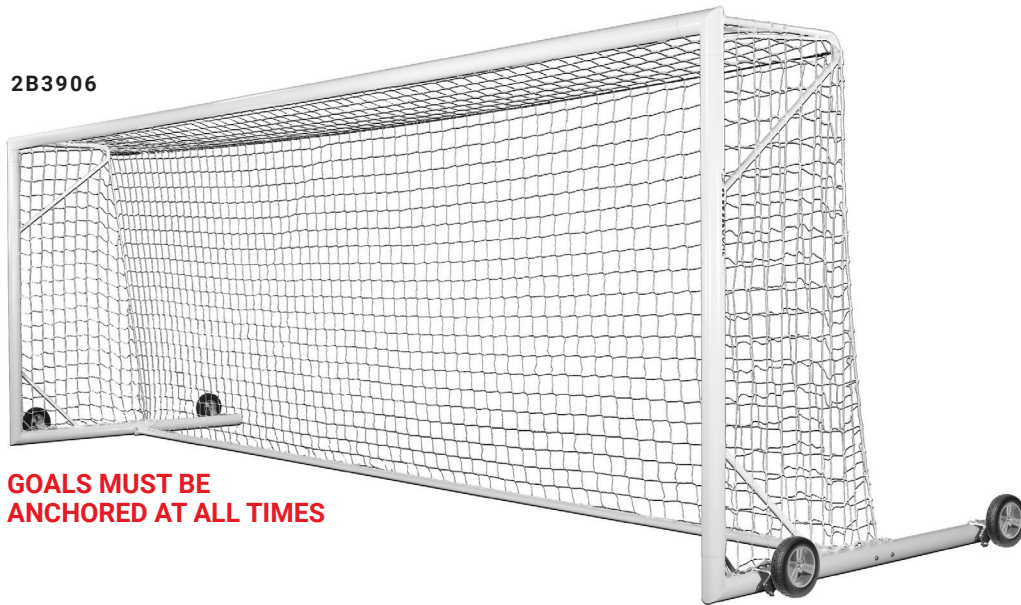

•2B2001SW

283 lbs. per goal

MSRP \$6,375.00 each

Swivel wheels are removed when goal is in use or in storage

Wheels remain mounted to frame and flip-up while goal is in use.

INCLUDES

2B3906

GOALS MUST BE ANCHORED AT ALL TIMES