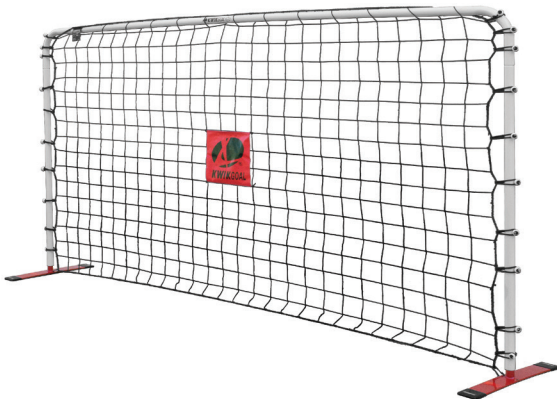

AFR-2 REBOUNDER®

·2B1602

SIZE 5'H x 10'W
MATERIAL FEATURES 1.5" round aluminum tubing frame
Steel ground shoes and moveable target
Bungee Net Fasteners
Color coded KWIK button assembly

INCLUDES Bungee Net Fasteners
3mm, 4" mesh, black net with moveable target

FINISH Powder coated white

WEIGHT 24 lbs. each

PRICE MSRP $470.00 each

REPLACEMENT NET

3B806
3mm, 4" mesh
MSRP $76.00 each