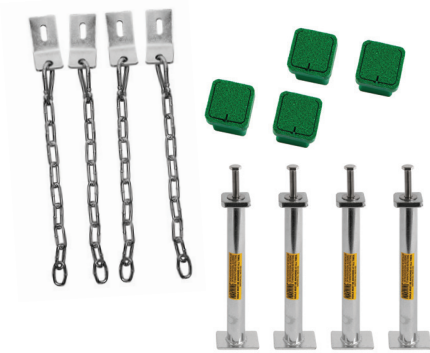

SET OF 4

·10B5301

FEATURES

Secure goals on artificial surfaces

INCLUDES

Two anchors secure any size goal

PRICE

MSRP \$2,850.00 set
AUGER PILING NOT INCLUDED

TURF ANCHORS

·10B5401

INCLUDES

Acetal anchor plate and
stainless steel hardware

PRICE

MSRP \$435.00 set
Check with your turf manufacturer
for warranty information

BOX GROUND ANCHOR

·10B5305

INCLUDES

Urethane anchor box and steel Anchor

MATERIAL

Zinc-plated

PRICE

MSRP \$815.00 set

GROUND ANCHORS

·10B103

FEATURES

Secures 1 goal or bench

INCLUDES

Steel anchors and stainless steel hardware

Zinc-plated

PRICE

MSRP \$250.00 set

BOX AUGER ANCHOR