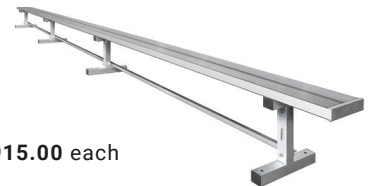

WEIGHT SHIPPED PRICE

125 lbs.
 Truck
 MSRP \$1,475.00 each

21' BENCH WITHOUT BACK

·9B26

WEIGHT SHIPPED PRICE

72 lbs.
 Truck
 MSRP \$915.00 each

BENCH PLANK CUSTOM OVERLAY

·31X1101