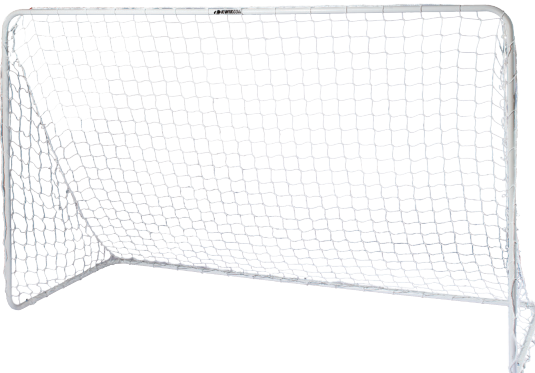

PORTABLE FUTSAL GOAL

·2B2

SIZE

6'7"(2m)H x 9'10"(3m)W x 0"D x 4"B

MATERIAL

1.5" round tubing

FEATURES

All-aluminum construction
Kwik Button® assembly

INCLUDES

3mm, 120mm mesh, white net (3B1)
Net Fastener
Protective floor pads
4 "U" Anchors

FINISH

Powder coated white

WEIGHT

25 lbs. per goal

SHIPPED

UPS

PRICE

MSRP $715.00 each