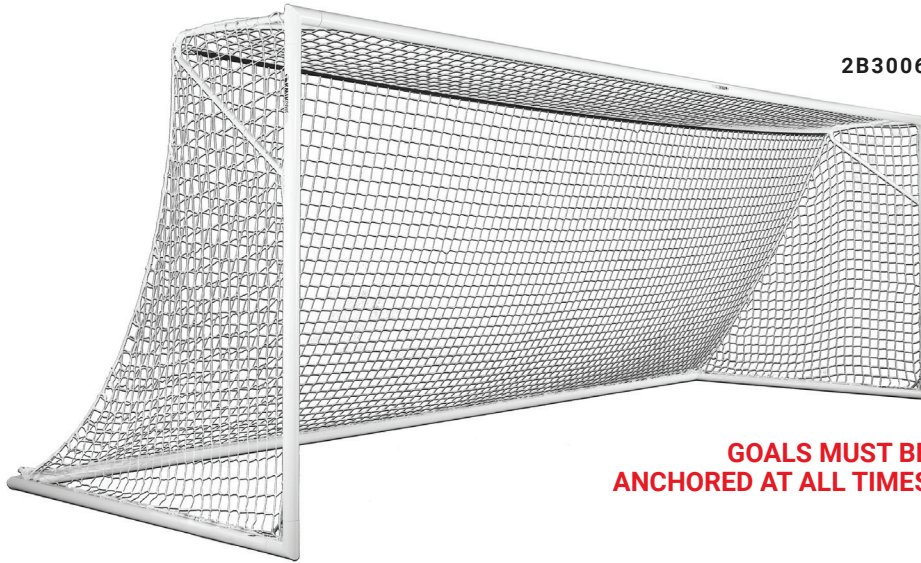

2B3006

GOALS MUST BE ANCHORED AT ALL TIMES

DELUXE EUROPEAN CLUB GOAL

- **MATERIAL** 3" round posts, base, crossbar, and back bottom bar
- **FEATURES** All-aluminum construction
  Kwik Lock® Net System
  European backstays
- **INCLUDES** 3 mm, 3.5" mesh, white net
  Net Support Strap
  Kwik Lock® Net Clips
  4 semi-permanent ground anchors
- **FINISH** Powder coated white

• 2B3006
8'H x 24'W x 3'D x 8.5'B
147 lbs. per goal
MSRP **$2,695.00** each
Shipped: Truck

• 2B3005
7'H x 21'W x 3'D x 7.5'B
137 lbs. per goal
MSRP **$2,450.00** each
Shipped: Truck

• 2B3004
6.5'H x 18.5'W x 2'D x 7'B
124 lbs. per goal
MSRP **$2,350.00** each
Shipped: Truck

• 2B3003
6.5'H x 12'W x 2'D x 7'B
103 lbs. per goal
MSRP **$2,055.00** each
Shipped: Truck

• 2B3002
4.5'H x 9'W x 2'D x 5'B
Four 16" Portable Anchor Pegs
77 lbs. per goal
MSRP **$1,730.00** each
Shipped: UPS/Truck

• 2B3001
4'H x 6'W x 2'D x 4.25'B
Four 16" Portable Anchor Pegs
66 lbs. per goal
MSRP **$1,500.00** each
Shipped: UPS/Truck

• 2B3006SW
8'H x 24'W x 3'D x 8.5'B
216 lbs. per goal
6 Saddle Anchor Bags
MSRP **$4,695.00** each
Shipped: Truck
Swivel wheels are removed when goal is in use or in storage

WHEEL OPTION

• 10B410
Fits Deluxe European Club Goals
MSRP **$690.00** set
Wheels remain mounted to frame and flip-up while goal is in use

INCLUDES