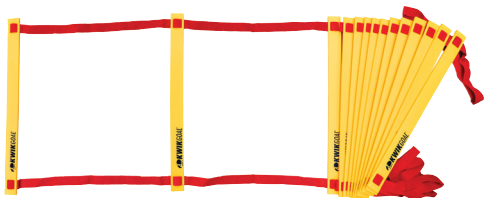

MULTI-SIZE SPEED HURDLE SET

SET OF 4

- 16A2316 6"H, 9"H, 12"H, 15"H
Carry bag included

INCLUDES 4 x • 16A4308
4 x • 16A4301
4 x • 16A4304
4 x • 16A4311
1 carry bag

PRICE MSRP **\$370.00** set

MINI LADDER

- 16A2201

SIZE 6'L x 20"W

INCLUDES 3 ladders per set
4 fixed rungs per ladder
16.5" between rungs

COLOR 1 each red, blue, yellow

PRICE MSRP **\$50.00** set

AGILITY LADDER

- 16A601

SIZE 20'L x 20"W

INCLUDES 14 fixed rungs
16.5" between rungs