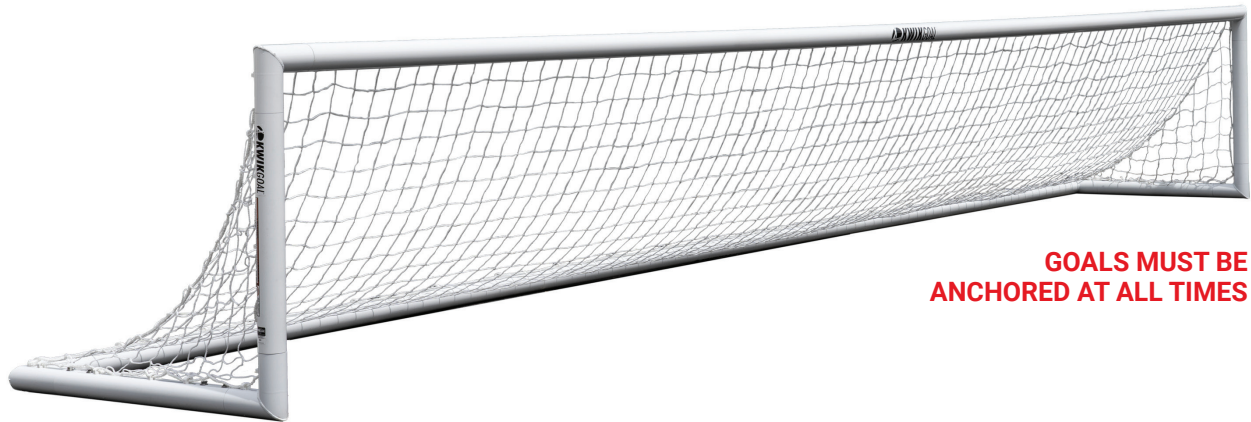

2B3024

GOALS MUST BE ANCHORED AT ALL TIMES

FINISHING GOAL

2B3024

SIZE	3'H x 24'W x 0'D x 3-1/4'B
MATERIAL	3" round posts, base, crossbar, and back bottom bar
FEATURES	All-aluminum construction Kwik Lock® Net System
INCLUDES	3mm, 3.5" mesh, white net (3B3024) Kwik Lock® Net clips 4 Portable "J" Anchors
FINISH	Powder coated white
WEIGHT	101 lbs. per unit
SHIPPED	Truck
PRICE	MSRP $1,900.00 each

Jim Curtin, Philadelphia Union Head Coach, credits our new and innovative Finishing Goal for the Union having the highest shooting percentage in the MLS. Sized at 3'x24', the Finishing Goal is ideal for shooting drills with a goalkeeper, emphasizing the deadly strike to the bottom corners.

REPLACEMENT NET
3B3024 – White
3'H x 24'W x 0'D x 3.25'B
3MM 3.5" Mesh
MSRP **$156.00** each

INCLUDES