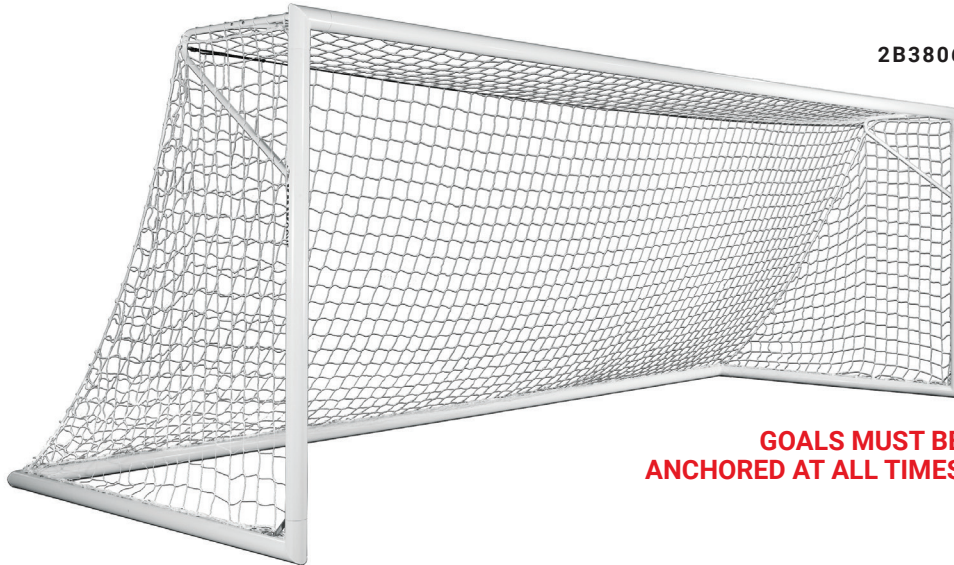

2B3806

GOALS MUST BE ANCHORED AT ALL TIMES

FUSION® GOAL

MATERIAL	4" round posts, base, crossbar, and back bottom bar
FEATURES	All-aluminum construction Kwik Lock® Net System European backstays Semi-permanent & portable
INCLUDES	3mm, 3.5" mesh, white net Net Support Strap Kwik Lock® Net Clips 4 semi-permanent ground anchors
FINISH SHIPPED	Powder coated white Truck