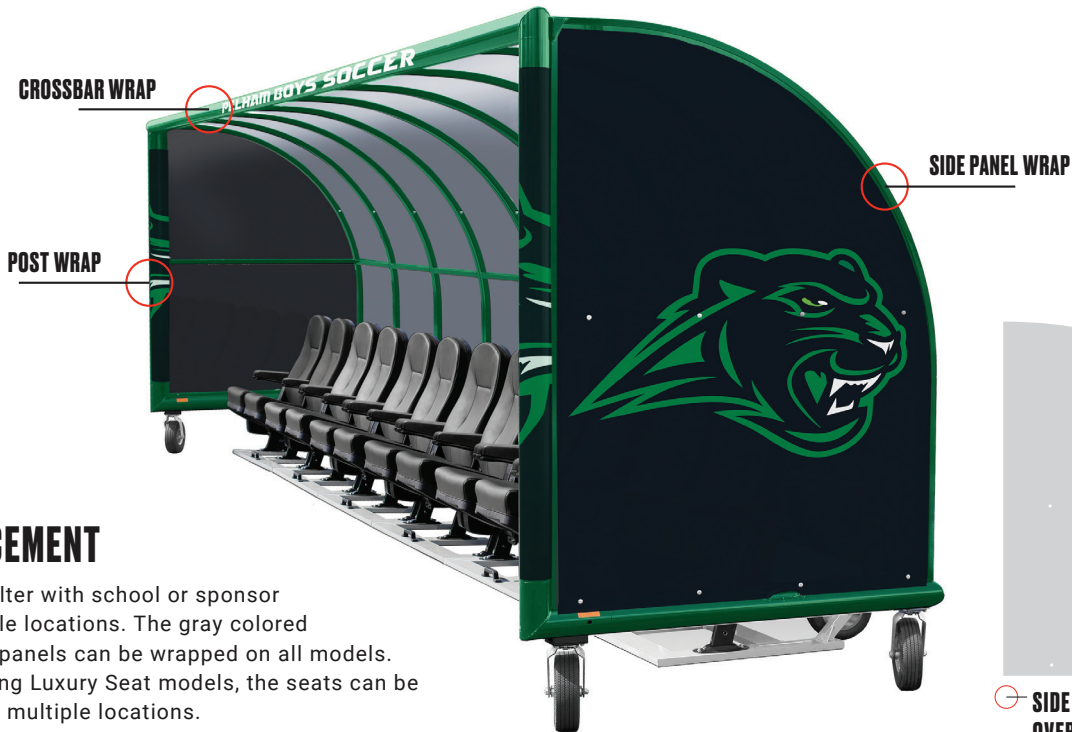

BENCH COLORS

MOLDED SEAT COLORS

LUXURY SEAT COLORS

FRAME COLORS

CUSTOMIZE YOUR SHELTER

LOGO PLACEMENT

Brand your shelter with school or sponsor logos in multiple locations. The gray colored polycarbonate panels can be wrapped on all models. When purchasing Luxury Seat models, the seats can be embroidered in multiple locations.