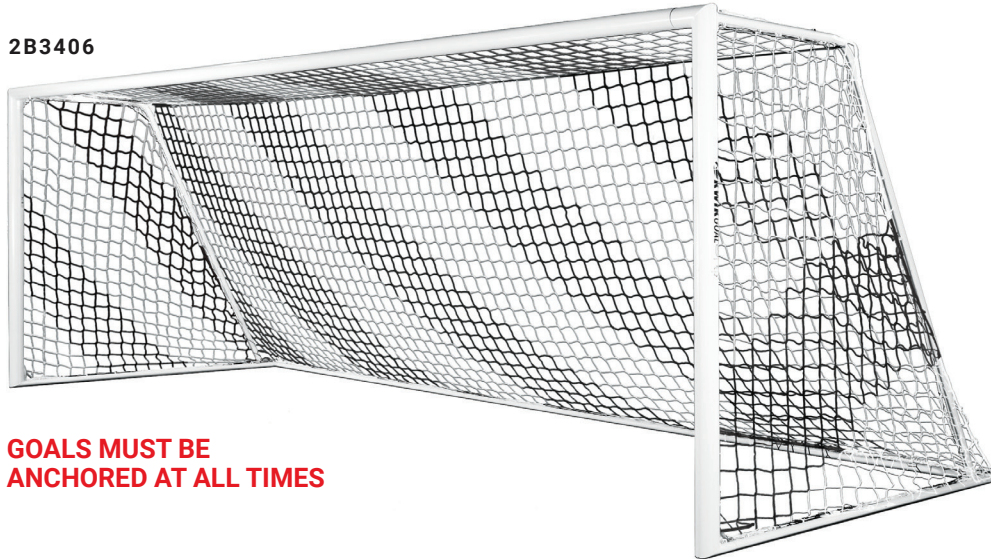

GROUND SLEEVE

⚠ WARNING:
www.P65Warnings.ca.gov

2B3306

GOALS MUST BE ANCHORED AT ALL TIMES

EVOLUTION 1.1 GOAL

•2B3306

- SIZE** 8'H x 24'W x 3'D x 9'B
- MATERIAL** 4" x 5" elliptical posts and crossbar
4" x 2" elliptical base and back bottom bar
2" round tube backdrop
- FEATURES** All-aluminum construction
Evolution Net System
Semi-permanent & portable
- INCLUDES** 3 mm, 120 mm mesh, black/white net (3B2162)
Net Support Strap
Kwik Lock® Net Clips
4 semi-permanent ground anchors
- FINISH** Powder coated white
- WEIGHT** 185 lbs. per goal
- SHIPPED** Truck
- PRICE** MSRP \$4,350.00 each

•2B3306SW

- 255 lbs. per goal
- 6 Saddle Anchor Bags
- MSRP \$6,500.00 each
- Swivel wheels are removed when goal is in use or in storage

WHEEL OPTION

- 10B403
- Fits Evolution Goals
- MSRP \$690.00 set
- Wheels remain mounted to frame and flip-up while goal is in use

INCLUDES

2B3406

GOALS MUST BE ANCHORED AT ALL TIMES

EVOLUTION 2.1 GOAL

•2B3406

SIZE	8'H x 24'W x 3'D x 9'B
MATERIAL	4.375" round posts and crossbar 4.375" x 2" elliptical base and back bottom bar 2" round tube backdrop
FEATURES	All-aluminum construction Evolution Net System Semi-permanent & portable
INCLUDES	3 mm, 120 mm mesh, black/white net (3B2162) Net Support Strap Kwik Lock® Net Clips 4 semi-permanent ground anchors
FINISH	Powder coated white
WEIGHT	210 lbs. per goal
SHIPPED	Truck
PRICE	MSRP \$4,350.00 each