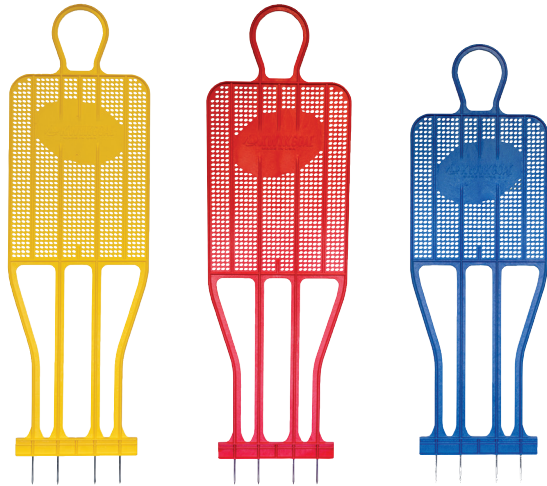

TOM®

TRAINING OPPONENT MANNEQUIN®

One-piece molded, high-impact plastic
Made in the U.S.A. from UV stabilized plastics
Base includes four 4" ground spikes

- 16B2604   Blue   5'4"H   9 lbs.
      PRICE   MSRP **$290.00** each
- 16B2708   Yellow 5'10"H 10 lbs.
      PRICE   MSRP **$325.00** each
- 16B2701   Red   5'10"H 10 lbs.
      PRICE   MSRP **$325.00** each