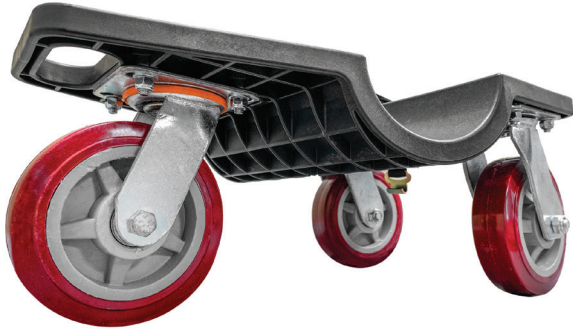

GOAL DOLLY

SET OF 3

·10B6401

FEATURES

Channel and strap hold down ensure goal is properly secured

SIZE

6" polyurethane swivel wheels for easy transportation

PRICE

MSRP **$730.00** set