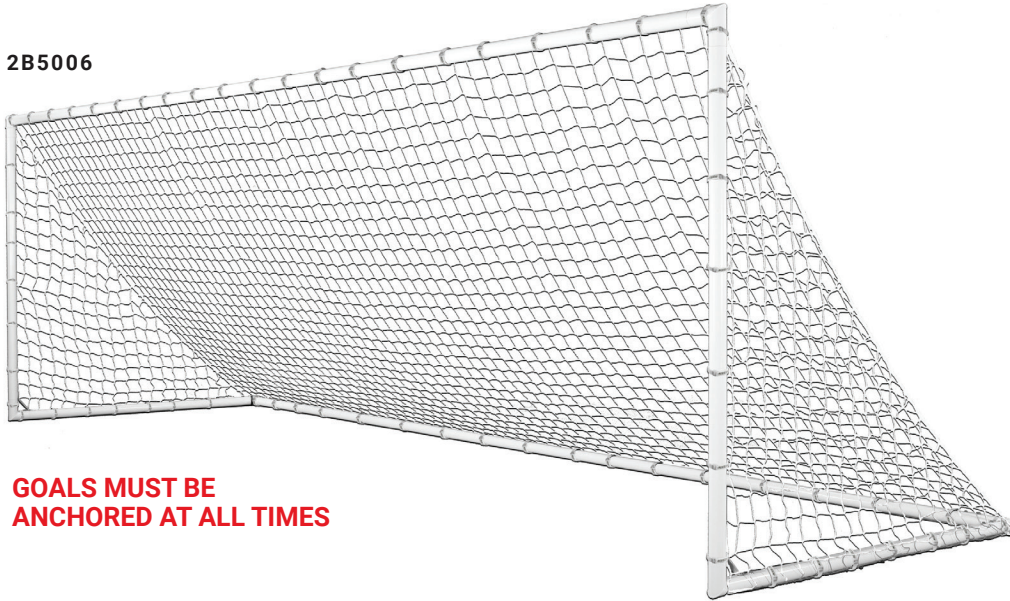

2B5006

GOALS MUST BE ANCHORED AT ALL TIMES

ACADEMY GOAL

MATERIAL	3" round posts, base, crossbar, and back bottom bar
FEATURES	All-aluminum construction Lightweight tubes for portability
INCLUDES	2.4mm, 120mm mesh, white net 4 "J" Anchors Net Attachment Straps
FINISH	Powder coated white

• **2B5006**
8'H x 24'W x 0'D x 8.25'B, net
93 lbs. per goal
MSRP **$1,825.00** each
Shipped: Truck

• **2B5005**
7'H x 21'W x 0'D x 7.25'B
84 lbs. per goal
MSRP **$1,775.00** each
Shipped: Truck

• **2B5004**
6.5'H x 18.5'W x 0'D x 6.75'B
77 lbs. per goal
MSRP **$1,615.00** each
Shipped: Truck

• **2B5003**
6.5'H x 12'W x 0'D x 6.75'B
65 lbs. per goal
MSRP **$1,425.00** each
Shipped: Truck

• **2B5002**
4.5'H x 9'W x 0'D x 4.75'B
50 lbs. per goal
MSRP **$1,230.00** each
Shipped: UPS/Truck

• **2B5001**
4'H x 6'W x 0'D x 4.25'B
43 lbs. per goal
MSRP **$1,100.00** each
Shipped: UPS/Truck

• **2B6001**
3'H x 4'W x 0'D x 3.25'B
35 lbs. per goal
MSRP **$975.00** each
Shipped: UPS

INCLUDES