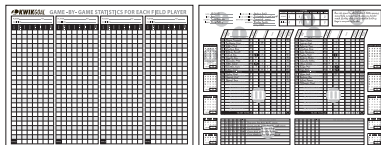

OVERSIZED SOCCER SCOREBOOK

-20B901

SIZE

10.25" x 14.25"

FEATURES

Schedule, 24 match score sheets,
player statistics, goalkeeper
statistics and field diagrams

PRICE

MSRP $17.50 each